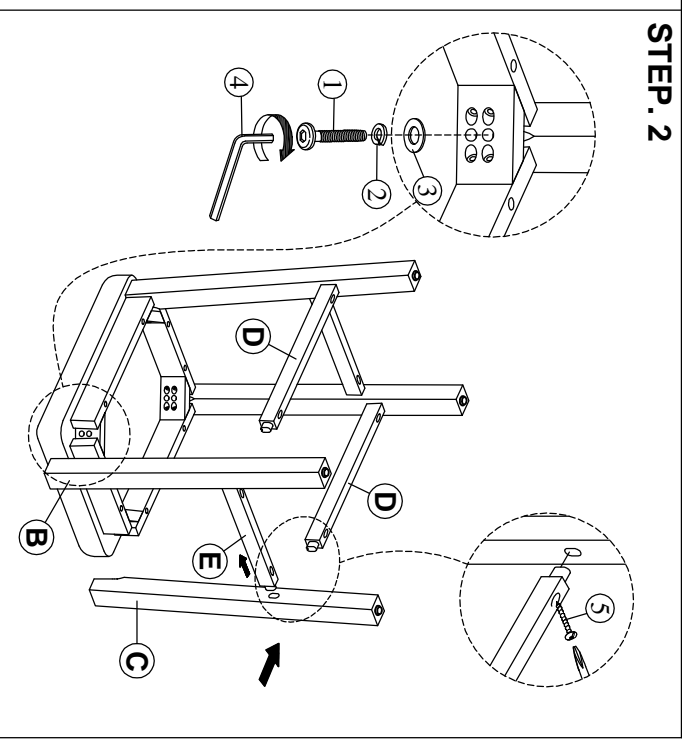

# ASSEMBLY INSTRUCTIONS

Group name: Zhara  
Description: Bar Stool  
Item No: TN398BST

PARTS LIST	
<b>A. Seat frame with cushion</b>	 1 pc
<b>B. Right leg</b>	 2 pcs
<b>C. Left leg</b>	 2 pcs
<b>D. Long stretcher</b>	 2 pcs
<b>E. Short stretcher</b>	 2 pcs
HARDWARE LIST	
<b>1. Bolt</b>	 1/4" x 60mm(8 pc)
<b>2. Spring washer</b>	 1/4" (8 pcs)
<b>3. Flat washer</b>	 1/4" x 19mm(8 pcs)
<b>4. Allen key</b>	 4mm(1 pc)
<b>5. Screws</b>	 #4 x 38mm(8 pcs)