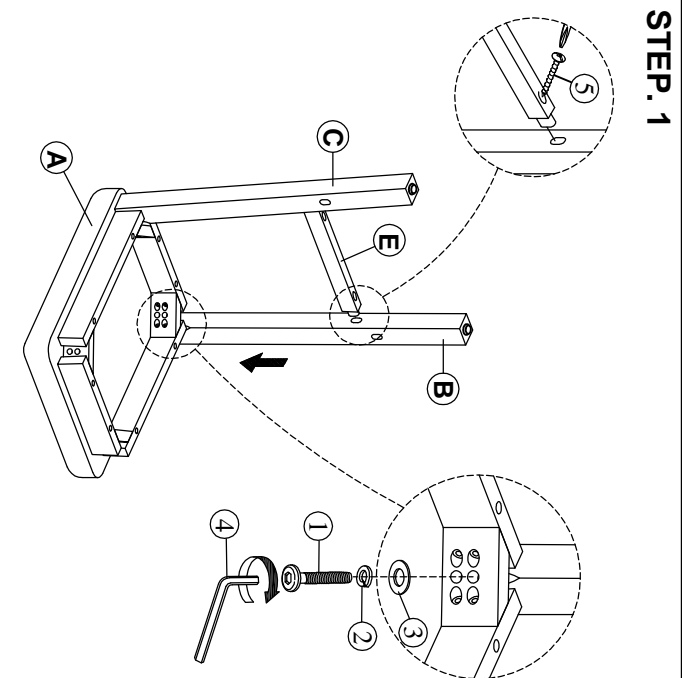

# ASSEMBLY INSTRUCTIONS

Group name: Zhara  
Description: Bar Stool  
Item No: TN398BST

PARTS LIST	
<b>A. Seat frame with cushion</b>	 1 pc
<b>B. Right leg</b>	 2 pcs
<b>C. Left leg</b>	 2 pcs
<b>D. Long stretcher</b>	 2 pcs
<b>E. Short stretcher</b>	 2 pcs
HARDWARE LIST	
<b>1. Bolt</b>	 1/4" x 60mm(8 pc)
<b>2. Spring washer</b>	 1/4" (8 pcs)
<b>3. Flat washer</b>	 1/4" x 19mm(8 pcs)
<b>4. Allen key</b>	 4mm(1 pc)
<b>5. Screws</b>	 #4 x 38mm(8 pcs)