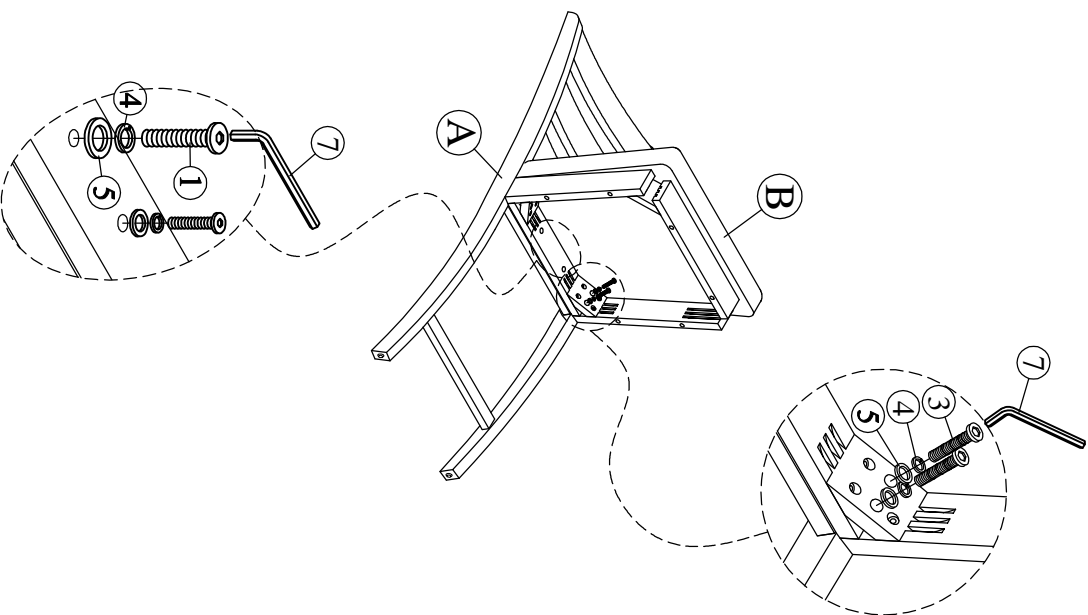

ASSEMBLY INSTRUCTIONS

Group name: Wine Table
Description: Counter Chair With Levelers
Item No: TN397CC

LIST OF PARTS

(A) Chair back		1 pc	
(B) Seat Frame	(C) Front legs		1 pc
1 pc	1L; 1R		
(D) Front stretcher	(E) Side stretcher		1L; 1R
1 pc	1L, 1R		
HARDWARE LIST			
1. Short bolt		2. Long bolt	
1/4" x 35mm(2 pc)		1/4" x 60mm(4 pcs)	
3. Long bolt		4. Spring washer	
1/4" x 75mm(4 pcs)		1/4" (10 pcs)	
5. Flat washer		6. Screws	
1/4" x 19(10 pcs)		#4 x 38mm(6 pcs)	
7. Allen key			
4mm(1 pc)			

Step. 1