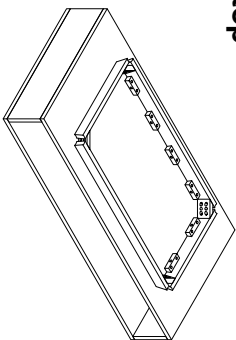

ASSEMBLY INSTRUCTIONS

Group Name: Whisper
 Description: Cocktail Table
 Item No: TN-400C

LIST OF PARTS

A. Table top

1pc

B. Table leg

4pcs

HARDWARE LIST

1. Short bolt

1/4" x 50mm(8 pcs)

2. Spring washer

1/4" (8 pcs)

3. Flat washer

1/4" (8 pcs)

4. Allen key

4mm(1 pc)