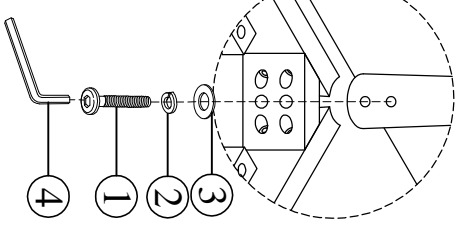

ASSEMBLY INSTRUCTIONS

Group Name: Whisper
 Description: Cocktail Table
 Item No: TN-400C

LIST OF PARTS

A. Table top

1pc

B. Table leg

4pcs

HARDWARE LIST

1. Short bolt

1/4" x 50mm(8 pcs)

2. Spring washer

1/4" (8 pcs)

3. Flat washer

1/4" (8 pcs)

4. Allen key

4mm(1 pc)

Step. 1

Completed