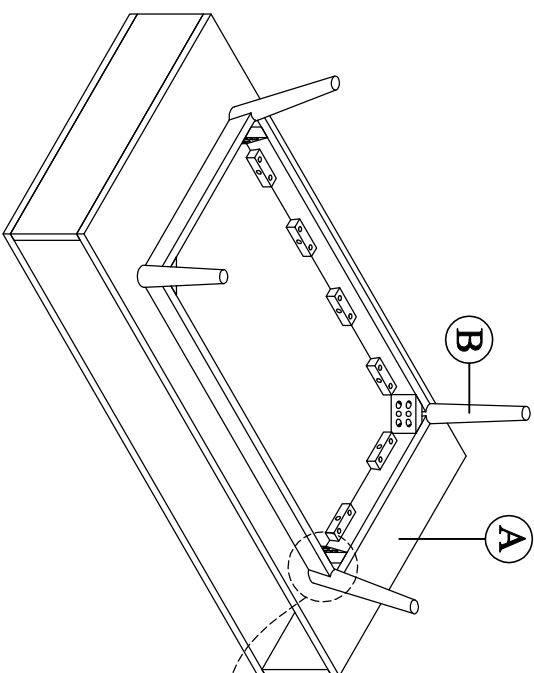

HARDWARE LIST

1. Short bolt

1/4" x 50mm(8 pcs)

2. Spring washer

1/4" (8 pcs)

3. Flat washer

1/4" (8 pcs)

4. Allen key

4mm(1 pc)

Step. 1