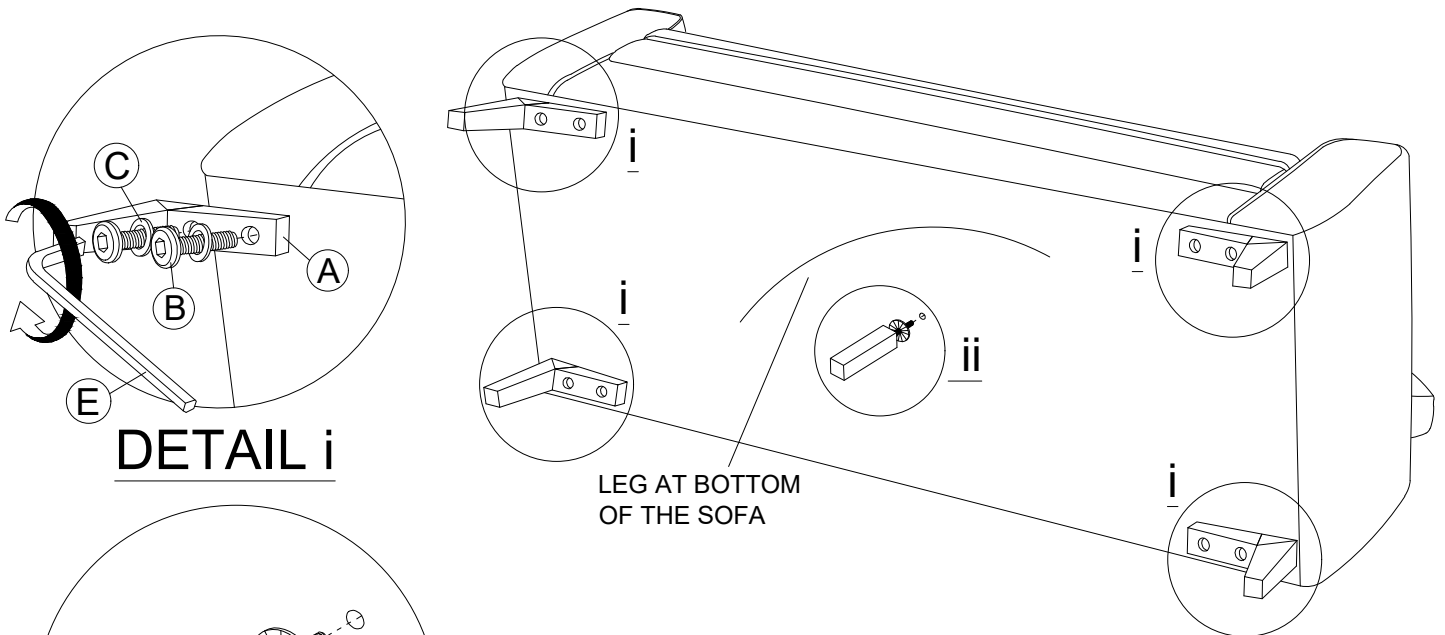

ASSEMBLY INSTRUCTIONS

MODEL : F4021SS (3S)

Thank you for purchasing this quality product. Be sure to lay all components on a soft and clean surface before assembly in order to avoid components from being scratched.

CAUTIONS :

1. Check contents against hardware list.
2. Familiarize yourself with the components and hardware by reviewing the Assembly Instructions.
3. Do not over tighten the screws and bolts as it may damage the threads.
4. Keep all hardware parts out of reach of children.
5. Please "LIFT UP & MOVE" the sofa whenever you want to shift it.

HARDWARE LIST			
NO.	DESCRIPTION		QTY
A	LEG		4 PCS
B	JCBB M8 x 50mm		8 PCS
C	FLAT WASHER		8 PCS
D	SUPPORT LEG		1 PC
E	M5 ALLEN KEY		1 PC

DETAIL i

LEG AT BOTTOM
OF THE SOFA

DETAIL ii

COMPLETED ASSEMBLY