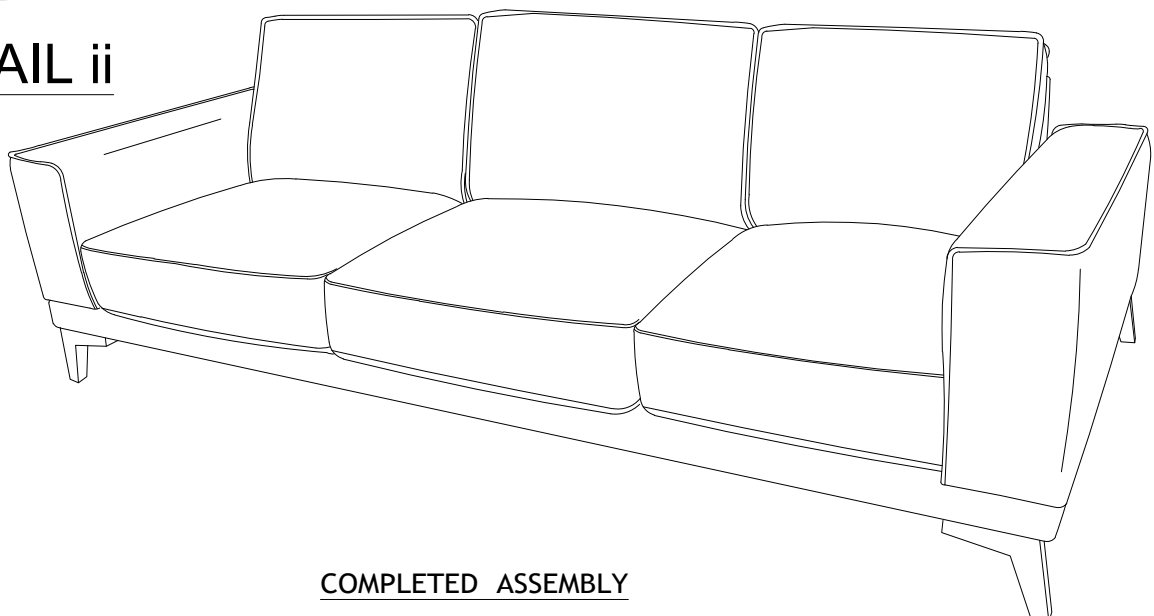

CAUTIONS :

1. Check contents against hardware list.
2. Familiarize yourself with the components and hardware by reviewing the Assembly Instructions.
3. Do not over tighten the screws and bolts as it may damage the threads.
4. Keep all hardware parts out of reach of children.
5. Please "LIFT UP & MOVE" the sofa whenever you want to shift it.

HARDWARE LIST			
NO.	DESCRIPTION		QTY
A	LEG		4 PCS
B	JCBB M8 x 50mm		8 PCS
C	FLAT WASHER		8 PCS
D	SUPPORT LEG		1 PC
E	M5 ALLEN KEY		1 PC

DETAIL i

LEG AT BOTTOM
OF THE SOFA

DETAIL ii

COMPLETED ASSEMBLY