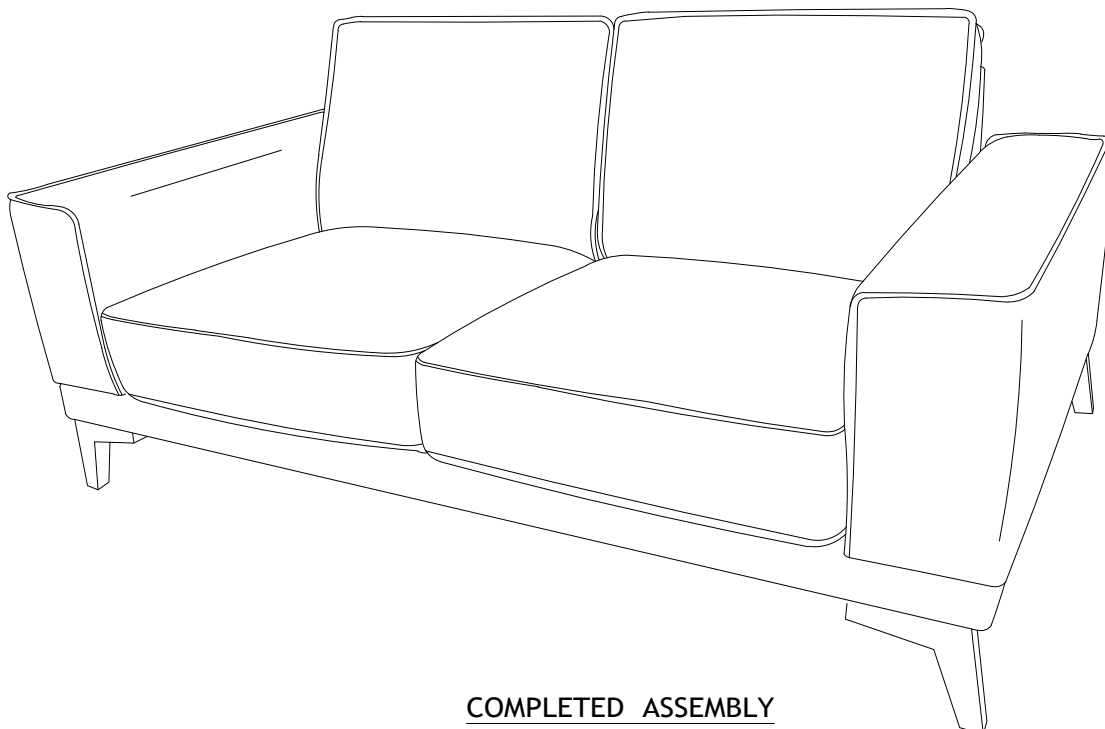

ASSEMBLY INSTRUCTIONS

MODEL : F4021SS(2S)

Thank you for purchasing this quality product. Be sure to lay all components on a soft and clean surface before assembly in order to avoid components from being scratched.

CAUTIONS :

1. Check contents against hardware list.
2. Familiarize yourself with the components and hardware by reviewing the Assembly Instructions.
3. Do not over tighten the screws and bolts as it may damage the threads.
4. Keep all hardware parts out of reach of children.
5. Please "LIFT UP & MOVE" the sofa whenever you want to shift it.

HARDWARE LIST		
NO.	DESCRIPTION	QTY
A	LEG	4 PCS
B	JCBB M8 x 50mm	8 PCS
C	FLAT WASHER	8 PCS
D	M5 ALLEN KEY	1 PC

COMPLETED ASSEMBLY