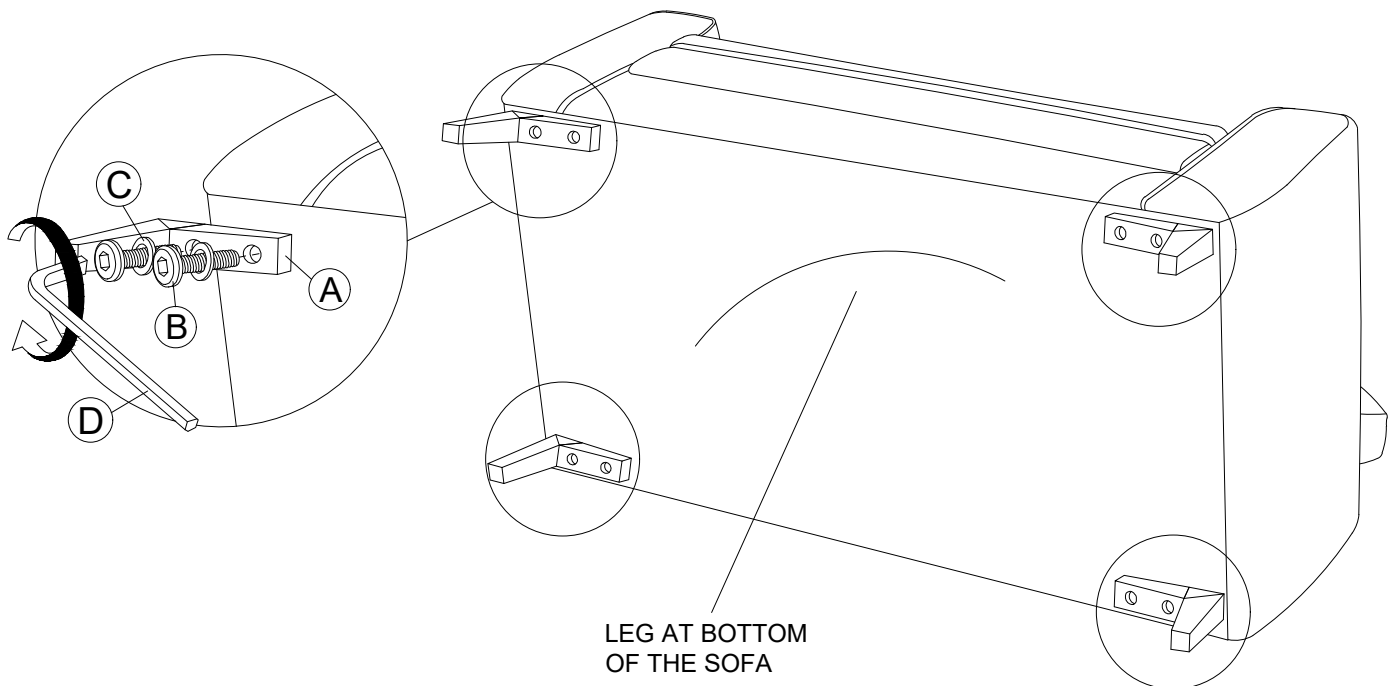

ASSEMBLY INSTRUCTIONS

MODEL : F4021SS(2S)

Thank you for purchasing this quality product. Be sure to lay all components on a soft and clean surface before assembly in order to avoid components from being scratched.

CAUTIONS :

1. Check contents against hardware list.
2. Familiarize yourself with the components and hardware by reviewing the Assembly Instructions.
3. Do not over tighten the screws and bolts as it may damage the threads.
4. Keep all hardware parts out of reach of children.
5. Please "LIFT UP & MOVE" the sofa whenever you want to shift it.

HARDWARE LIST		
NO.	DESCRIPTION	QTY
A	LEG	4 PCS
B	JCBB M8 x 50mm	8 PCS
C	FLAT WASHER	8 PCS
D	M5 ALLEN KEY	1 PC

COMPLETED ASSEMBLY