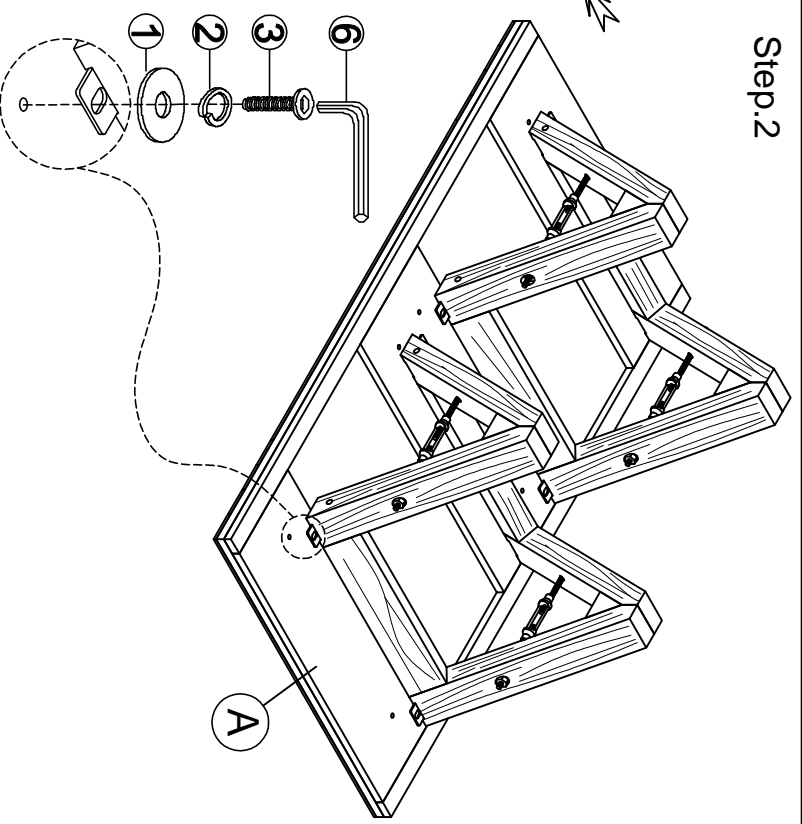

ASSEMBLY INSTRUCTIONS

Group name: TULSA
 Description: COFFEE TABLE
 Item No: TN-128CTGRY

LIST OF PARTS

(A) Top table		1pc
(B) Legs		4pcs
(C) Stretcher		4pcs
LIST OF HARDWARE		
1. Flat Washer		1/4" (16pcs)
2. Spring Washer		1/4" (16pcs)
3. Short bolt		1/4" x 20mm(8pcs)
4. Bolt		1/4" x 100mm(8pcs)
5. Spanner		1/4" (1pc)
6. Allen key		4mm(1pc)

Step.1

Step.2

Completed

ASSEMBLY INSTRUCTIONS

Group name: TAHOE
 Description: COFFEE TABLE
 Item No: TN-128CTWAL

LIST OF PARTS

(A) Top table			
(B) Legs		(C) Stretcher	
	4pcs		4pcs
LIST OF HARDWARE			
1. Flat Washer		2. Spring Washer	
	1/4" (16pcs)		1/4" (16pcs)
3. Short bolt		4. Bolt	
	1/4" x 20mm(8pcs)		1/4" x 100mm(8pcs)
5. Spanner		6. Allen key	
	1/4" (1pc)		4mm(1pc)