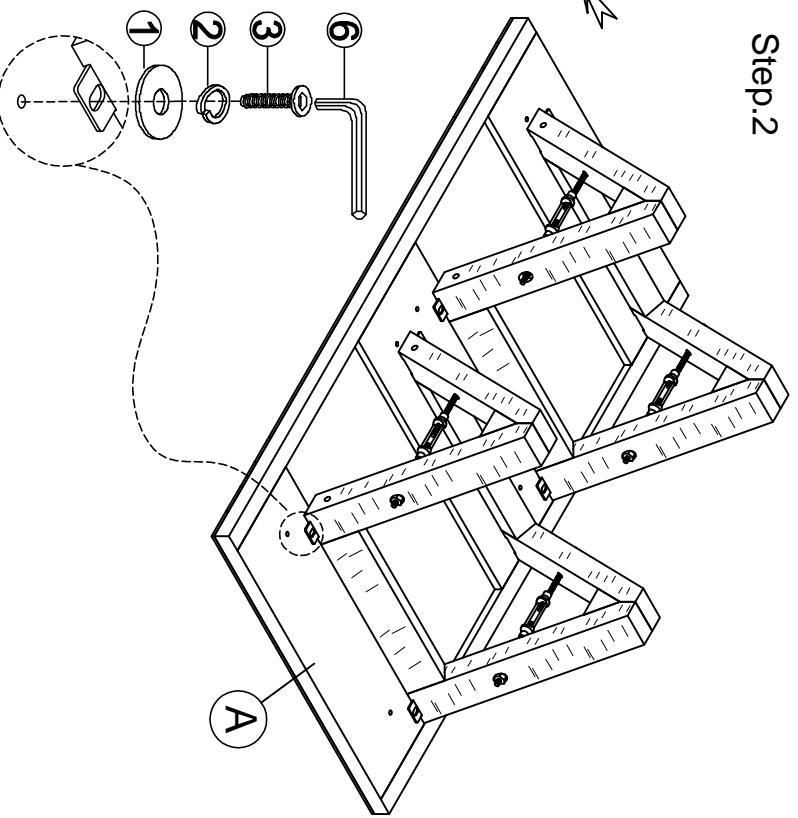

ASSEMBLY INSTRUCTIONS

Group name: TAHOE
Description: COFFEE TABLE
Item No: TN-128CTWAL

LIST OF PARTS

(A) Top table			
(B) Legs		(C) Stretcher	
	4pcs		4pcs
LIST OF HARDWARE			
1. Flat Washer		2. Spring Washer	
	1/4" (16pcs)		1/4" (16pcs)
3. Short bolt		4. Bolt	
	1/4" x 20mm(8pcs)		1/4" x 100mm(8pcs)
5. Spanner		6. Allen key	
	1/4" (1pc)		4mm(1pc)

Step.1

Step.2

Completed