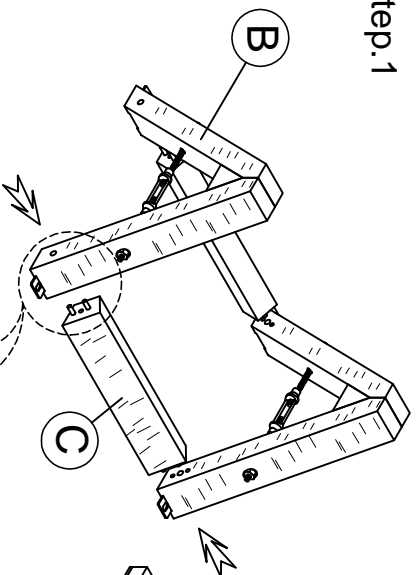

ASSEMBLY INSTRUCTIONS

Group name: TAHOE
Description: COFFEE TABLE
Item No: TN-128CTWAL

LIST OF PARTS

(A) Top table			
(B) Legs		(C) Stretcher	
	4pcs		4pcs
LIST OF HARDWARE			
1. Flat Washer		2. Spring Washer	
	1/4" (16pcs)		1/4" (16pcs)
3. Short bolt		4. Bolt	
	1/4" x 20mm(8pcs)		1/4" x 100mm(8pcs)
5. Spanner		6. Allen key	
	1/4" (1pc)		4mm(1pc)

Step.1