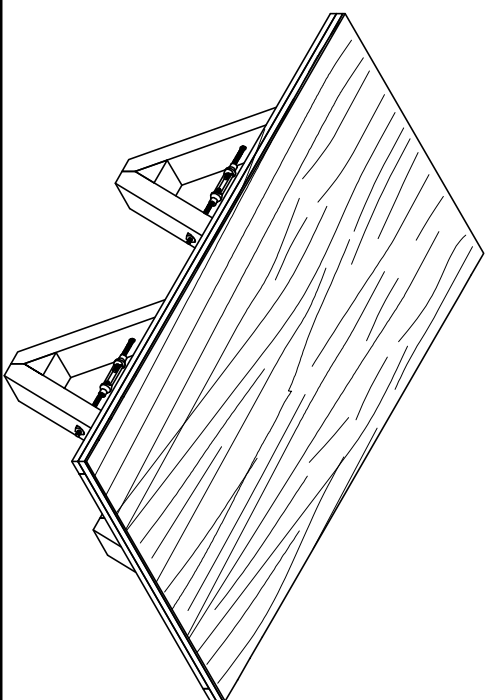

ASSEMBLY INSTRUCTIONS

Group name: TULSA
 Description: COFFEE TABLE
 Item No: TN-128CTGRY

LIST OF PARTS

(A) Top table		1pc
(B) Legs		4pcs
(C) Stretcher		4pcs
LIST OF HARDWARE		
1. Flat Washer		1/4" (16pcs)
2. Spring Washer		1/4" (16pcs)
3. Short bolt		1/4" x 20mm(8pcs)
4. Bolt		1/4" x 100mm(8pcs)
5. Spanner		1/4" (1pc)
6. Allen key		4mm(1pc)

Step.1

Step.2

Completed

ASSEMBLY INSTRUCTIONS

Group name: TAHOE
 Description: COFFEE TABLE
 Item No: TN-128CTWAL

LIST OF PARTS

(A) Top table			
(B) Legs		(C) Stretcher	
	4pcs		4pcs
LIST OF HARDWARE			
1. Flat Washer		2. Spring Washer	
	1/4" (16pcs)		1/4" (16pcs)
3. Short bolt		4. Bolt	
	1/4" x 20mm(8pcs)		1/4" x 100mm(8pcs)
5. Spanner		6. Allen key	
	1/4" (1pc)		4mm(1pc)