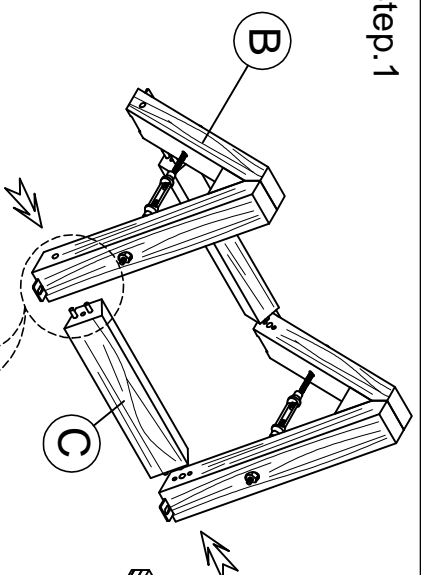

ASSEMBLY INSTRUCTIONS

Group name: TULSA
 Description: COFFEE TABLE
 Item No: TN-128CTGRY

LIST OF PARTS

(A) Top table		1pc
(B) Legs		4pcs
(C) Stretcher		4pcs
LIST OF HARDWARE		
1. Flat Washer		1/4" (16pcs)
2. Spring Washer		1/4" (16pcs)
3. Short bolt		1/4" x 20mm(8pcs)
4. Bolt		1/4" x 100mm(8pcs)
5. Spanner		1/4" (1pc)
6. Allen key		4mm(1pc)

Step.1

Step.2

Completed

ASSEMBLY INSTRUCTIONS

Group name: TAHOE
 Description: COFFEE TABLE
 Item No: TN-128CTWAL

LIST OF PARTS

(A) Top table			
(B) Legs		(C) Stretcher	
	4pcs		4pcs
LIST OF HARDWARE			
1. Flat Washer		2. Spring Washer	
	1/4" (16pcs)		1/4" (16pcs)
3. Short bolt		4. Bolt	
	1/4" x 20mm(8pcs)		1/4" x 100mm(8pcs)
5. Spanner		6. Allen key	
	1/4" (1pc)		4mm(1pc)