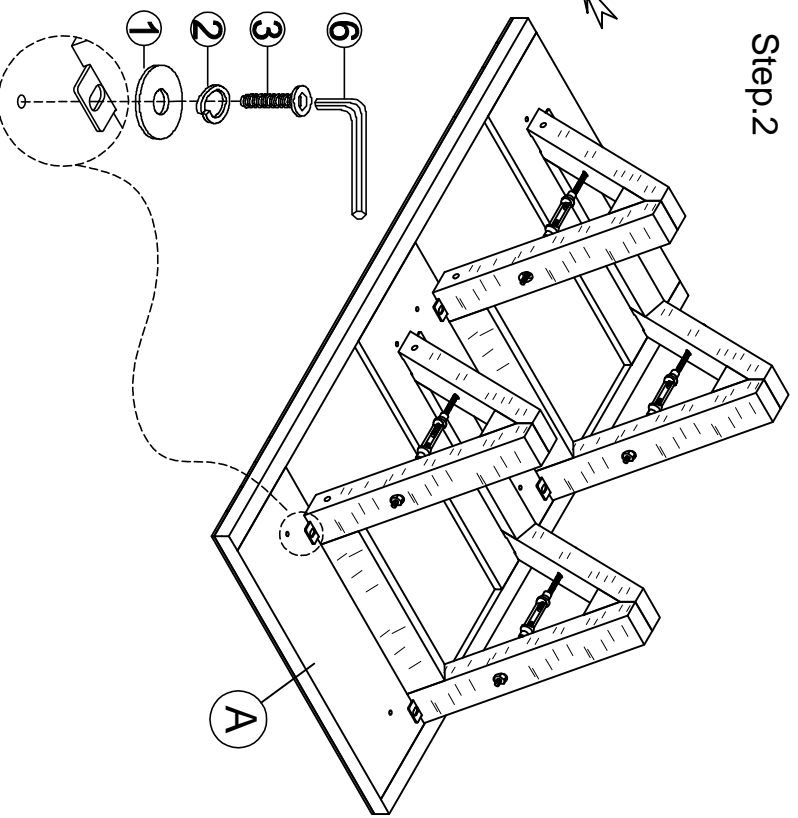

ASSEMBLY INSTRUCTIONS

Group name: TAHOE
Description: COFFEE TABLE
Item No: TN-128CTWAL

LIST OF PARTS

(A) Top table				1pc
(B) Legs		(C) Stretcher		4pcs
LIST OF HARDWARE				
1. Flat Washer		2. Spring Washer		1/4" (16pcs)
3. Short bolt		4. Bolt		1/4" (16pcs)
1/4" x 20mm(8pcs)		1/4" x 100mm(8pcs)		
5. Spanner		6. Allen key		4mm(1pc)
1/4"	(1pc)			

Step.1

Step.2

Completed