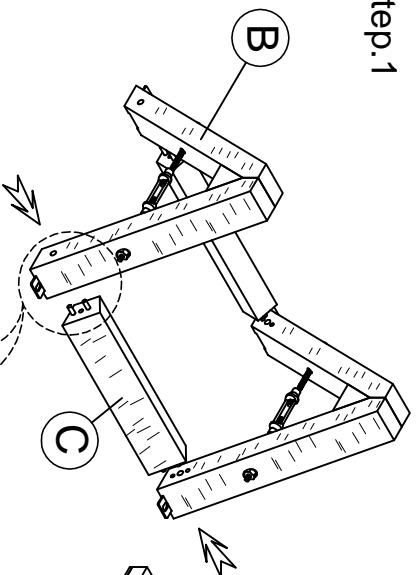

ASSEMBLY INSTRUCTIONS

Group name: TAHOE
Description: COFFEE TABLE
Item No: TN-128CTWAL

LIST OF PARTS

(A) Top table				1pc
(B) Legs		(C) Stretcher		4pcs
LIST OF HARDWARE				
1. Flat Washer		2. Spring Washer		1/4" (16pcs)
3. Short bolt		4. Bolt		1/4" (16pcs)
1/4" x 20mm(8pcs)		1/4" x 100mm(8pcs)		
5. Spanner		6. Allen key		4mm(1pc)
1/4"	(1pc)			

Step.1