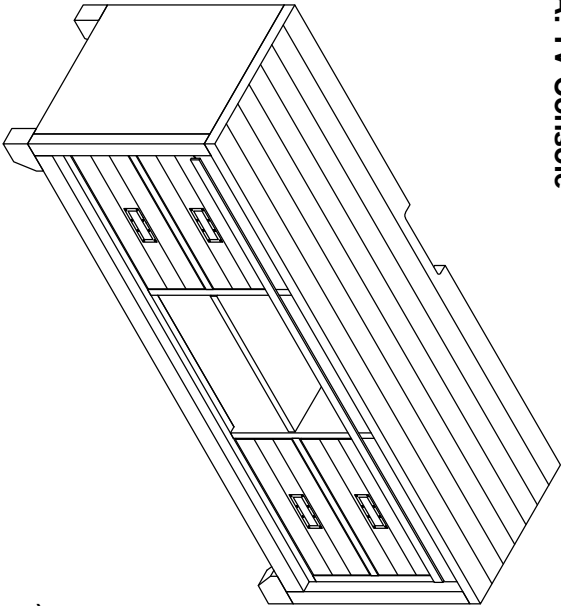

ASSEMBLY INSTRUCTIONS

Group Name: STATESMAN
Description: TV Console
Item No: TN-303TV

LIST OF PARTS

STEP.1

A. TV Console

1pc

B. Door