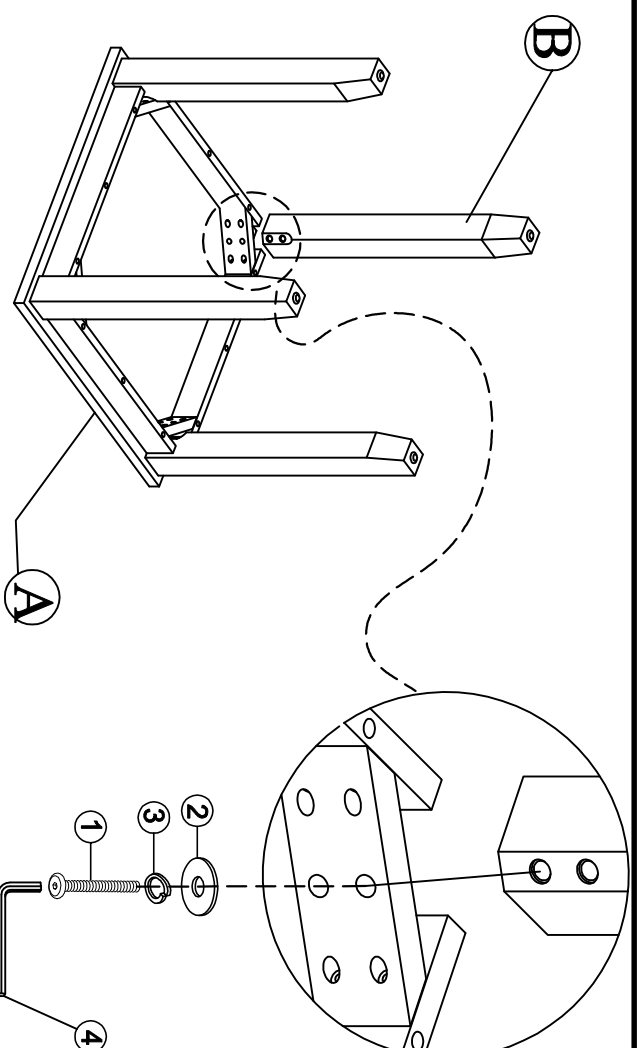

ASSEMBLY INSTRUCTIONS

Description: **END TABLE**
Item No.: TN-238E

LIST OF PARTS

(A) Table Top

1 pc

(B) Legs

4 pcs

STEP 1

LIST OF HARDWARE

1. Bolt

5/16" x 60mm

8 pcs

2. Flat Washer

5/16" 8 pcs

3. Spring Washer

5/16" 8 pcs

4. Allen key

4mm 1 pc

COMPLETE