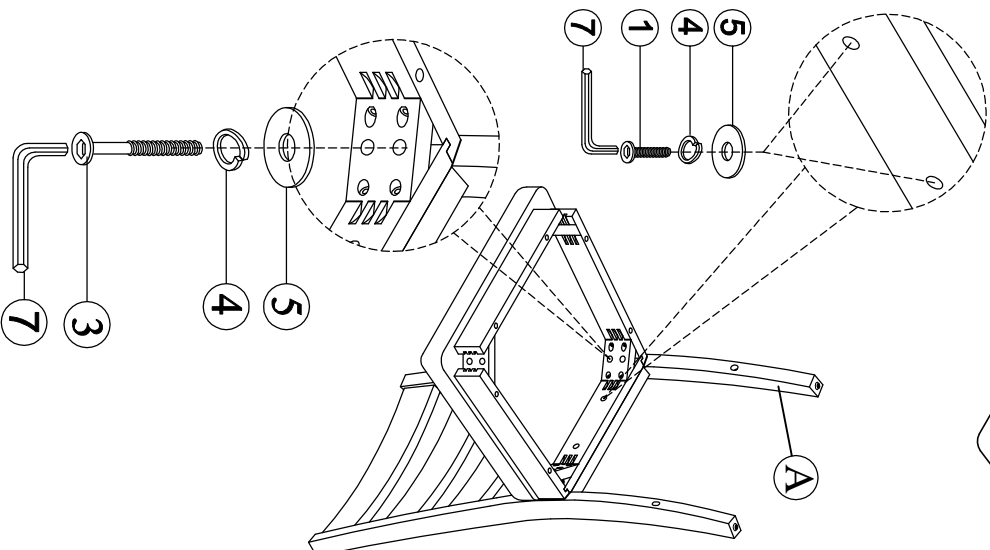

ASSEMBLY INSTRUCTIONS

Group name: Special Black Friday
Description: Side chair
Item No: TN-299DS

LIST OF PARTS

(A) Chair back			
(B) Seat Frame		(C) Seat cushion	
1pc		1 pc	
(D) Front legs		(E) Side stretcher	
1L; 1R		1 L, 1 R	
HARDWARE LIST			
1. Short bolt		2. Long bolt	
1/4" x 40mm(2 pc)		1/4" x 60mm(4 pcs)	
3. Long bolt		4. Spring washer	
1/4" x 75mm(4 pcs)		1/4" (10 pcs)	
5. Flat washer		6. Screws	
1/4" x 19mm(10 pcs)		#4 x 38mm(10 pcs)	
7. Allen key			
4mm(1 pc)			

Step. 1

Step. 2

Step. 3