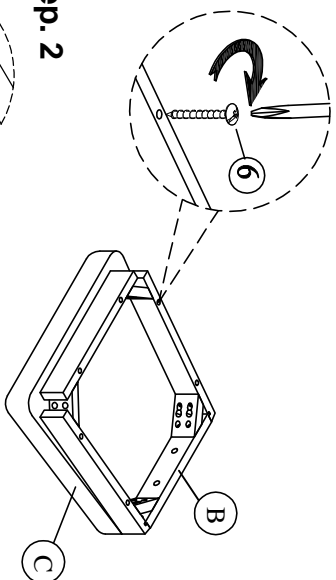

ASSEMBLY INSTRUCTIONS

Group name: Special Black Friday
Description: Side chair
Item No: TN-299DS

LIST OF PARTS

(A) Chair back			
(B) Seat Frame		(C) Seat cushion	
1pc		1 pc	
(D) Front legs		(E) Side stretcher	
1L; 1R		1 L, 1 R	
HARDWARE LIST			
1. Short bolt		2. Long bolt	
1/4" x 40mm(2 pc)		1/4" x 60mm(4 pcs)	
3. Long bolt		4. Spring washer	
1/4" x 75mm(4 pcs)		1/4" (10 pcs)	
5. Flat washer		6. Screws	
1/4" x 19mm(10 pcs)		#4 x 38mm(10 pcs)	
7. Allen key			
4mm(1 pc)			

Step. 1