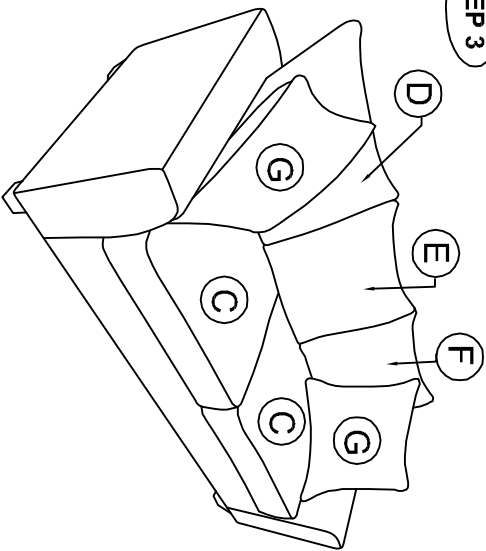

**ITEM : 99416BG-S**  
PARTS LIST

NO	DESCRIPTION	PART	QTY
A	SEAT FRAME		1pc
B	LEGS		4pcs
C	CUSHION		2pcs
D	LEFT BACK PILLOW		1pc
E	CENTER BACK PILLOW		1pc
F	RIGHT BACK PILLOW		1pc
G	THROW PILLOWS		2pcs

STEP 1

STEP 2

STEP 3

FINISH

To open or close sleeper  
remove cushions.

Pull up on front frame  
extending half way.

Then pull outer bar to  
unfold fully.