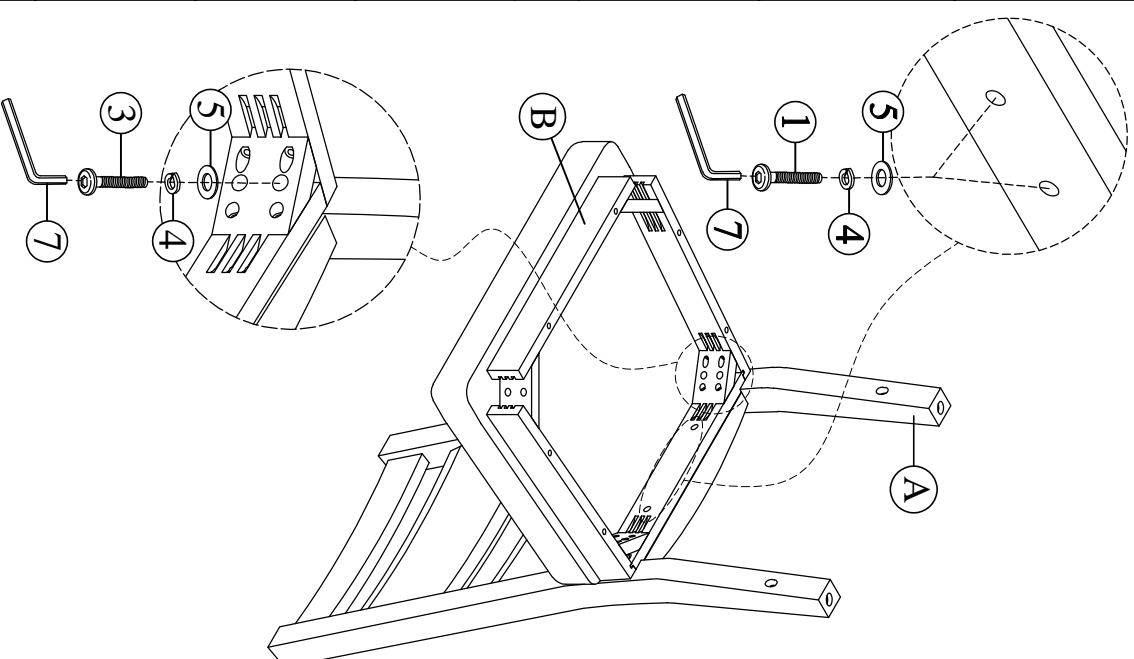

ASSEMBLY INSTRUCTIONS

Group Name: Rio Grande
 Description: Side Chair
 Item No: TN-403-SC

LIST OF PARTS

A. Chair back		B. Seat Frame	
 1pc		 1pc	
C. Front leg		D. Side stretcher	
 1L; 1R		 1L; 1R	
E. Center stretcher			
 1pc			
HARDWARE LIST			
1. Short bolt		2. Medium bolt	
1/4" x 40mm(2 pcs)		1/4" x 60mm(4 pcs)	
3. Long bolt		4. Spring washer	
1/4" x 75mm(4 pcs)			
5. Flat washer		6. Screws	
1/4" (10 pcs)		#4 x 38mm(6 pcs)	
7. Allen key			
			4mm(1 pc)

Step. 1

Step. 2