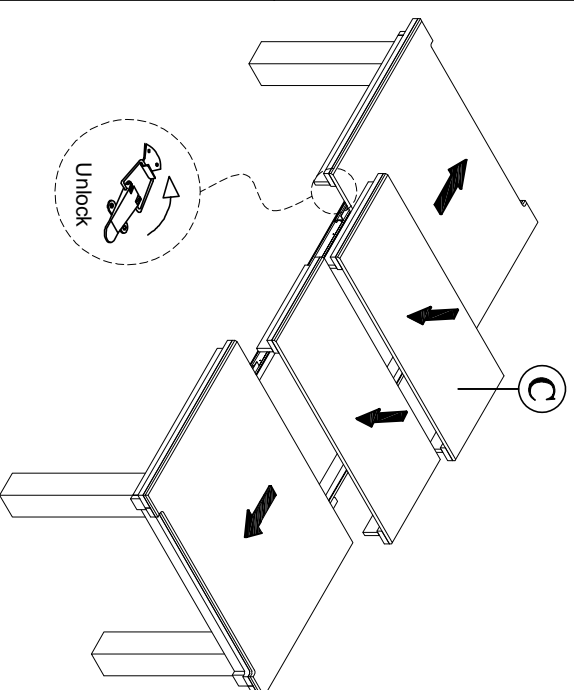

ASSEMBLY INSTRUCTIONS

Group Name: Rio Grande
Description: Dining Table
Item No: TN-403-TT / TN-403-TL

LIST OF PARTS

A. Table top		Step. 1	
B. Table leg	4pcs	C. Leaf	2pcs
HARDWARE LIST			
1. Short bolt		2. Spring washer	
3. Flat washer		4. Allen key	
5/16" x 70mm(8 pcs)		5/16" (8 pcs)	
5/16" (8 pcs)		4mm(1 pc)	

Step. 2

Completed