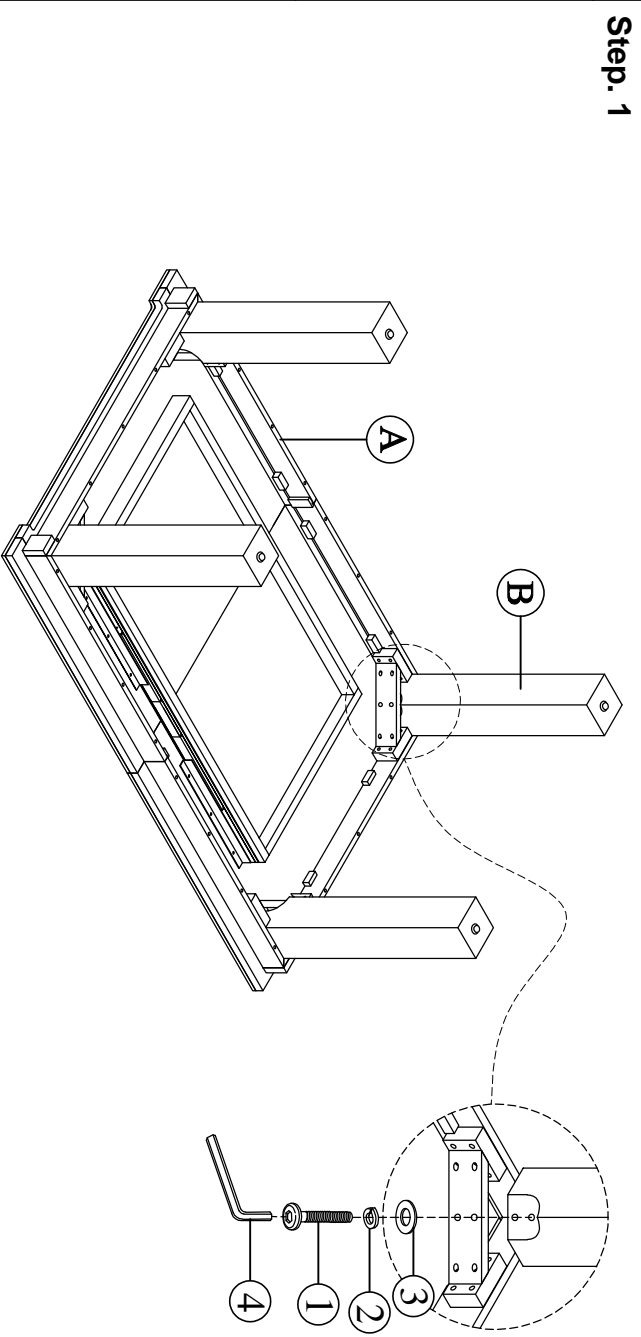

# ASSEMBLY INSTRUCTIONS

Group Name: Rio Grande  
 Description: Dining Table  
 Item No: TN-403-TT / TN-403-TL

## LIST OF PARTS

<b>A. Table top</b>		<b>Step. 1</b>	
			
<b>B. Table leg</b>	4pcs	<b>C. Leaf</b>	2pcs
			
<b>HARDWARE LIST</b>			
<b>1. Short bolt</b>		<b>2. Spring washer</b>	
<b>3. Flat washer</b>		<b>4. Allen key</b>	
5/16" x 70mm(8 pcs)		5/16" (8 pcs)	
5/16" (8 pcs)		4mm(1 pc)	