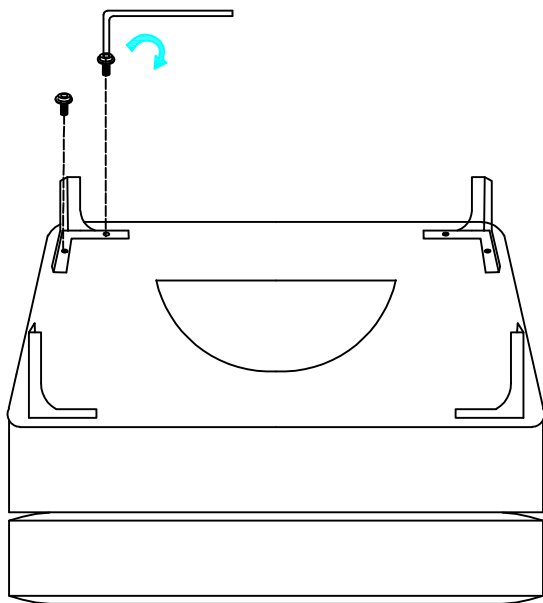

3049-20 Rhodes; Assemble Instruction & Parts

step1;Open the boxes and take chair out of the carton

step2;Turn chair over on a clean and flat surface and open the parcel

step3;Install the legs to the chair bottom

step4;Turn the chair to its upright position

①

Spare parts

Leg

4

③

②

④