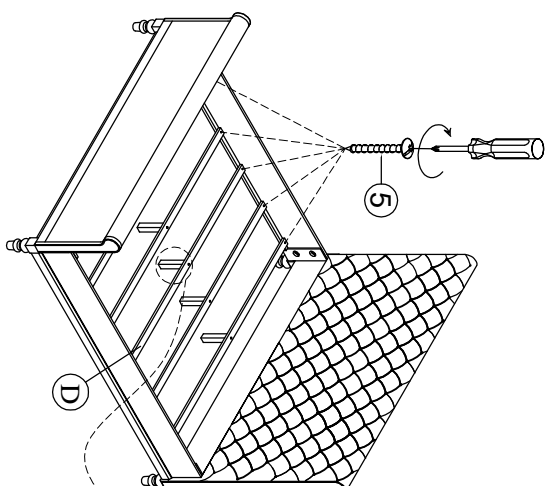

ASSEMBLY INSTRUCTIONS

Group Name: Reconstruction
 Description: QUEEN BED
 Item No: B010QB

LIST OF PARTS

(A) Head board  1 pc	(B) Foot board  1 pc
(C) Side rail  2 pcs	(D) Slats  5 pcs
(E) Support with leveler  5 pcs	
LIST OF HARDWARE	
1. Bolts  5/16" x 83mm(8 pcs)	2. Washer  5/16"(8 pcs)
3. Nut  5/16"(8 pcs)	4. Spanner  5/16"(1 pc)
5. Screw  #4 x 30mm(10 pcs)	

Step.1

Step.2

Step.3