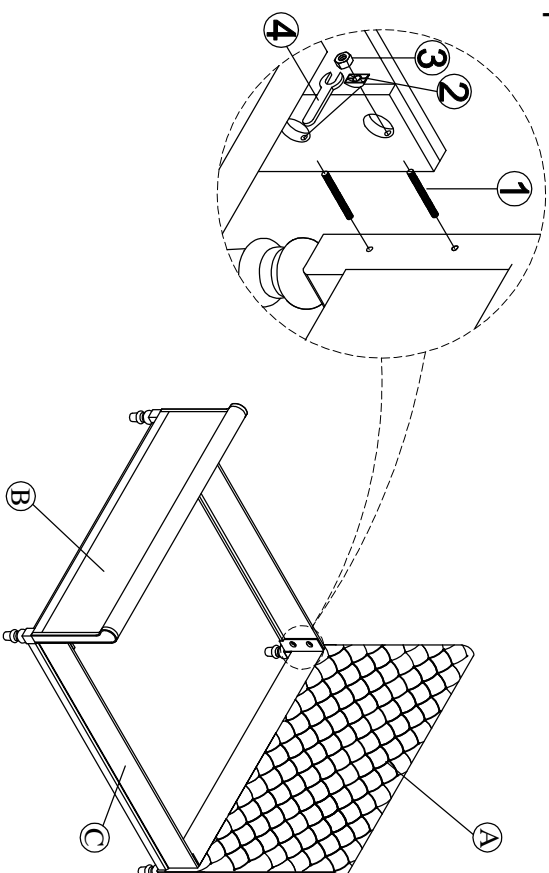

ASSEMBLY INSTRUCTIONS

Group Name: Reconstruction
 Description: QUEEN BED
 Item No: B010QB

LIST OF PARTS

(A) Head board  1 pc	(B) Foot board  1 pc
(C) Side rail  2 pcs	(D) Slats  5 pcs
(E) Support with leveler  5 pcs	
LIST OF HARDWARE	
1. Bolts  5/16" x 83mm(8 pcs)	2. Washer  5/16"(8 pcs)
3. Nut  5/16"(8 pcs)	4. Spanner  5/16"(1 pc)
5. Screw  #4 x 30mm(10 pcs)	

Step.1

Step.2

Step.3