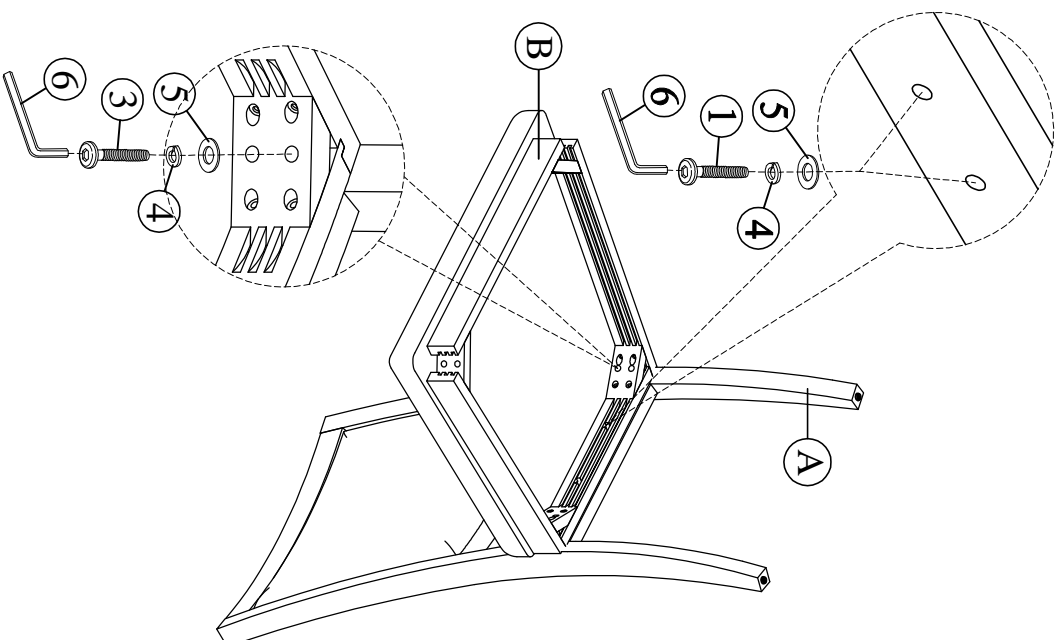

ASSEMBLY INSTRUCTIONS

Group Name: PORT ARTHUR
Description: SIDE CHAIR
Item No: TN-301SC

LIST OF PARTS

(A) Chair back		1 pc	
(B) Seat Frame	(C) Front legs	1L,1R	
		1pc	
HARDWARE LIST			
1. Short bolt		2. Medium bolt	
1/4" x 40mm(2 pcs)		1/4" x 60mm(4 pcs)	
3. Long bolt		4. Spring washer	
1/4" x 75mm(4 pcs)		1/4" (10 pcs)	
5. Flat washer		6. Allen key	
1/4" x 19(10 pcs)		4mm(1 pc)	

Step. 1