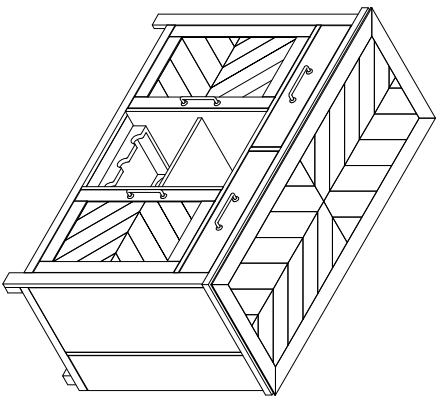

ASSEMBLY INSTRUCTIONS

Group Name : PORT ARTHUR
Description: SERVER
Item No: TN-301-SV

LIST OF PARTS

STEP.1

A. Server

1pc

LIST OF HARDWARE

1. Tipping Restraint

1Set