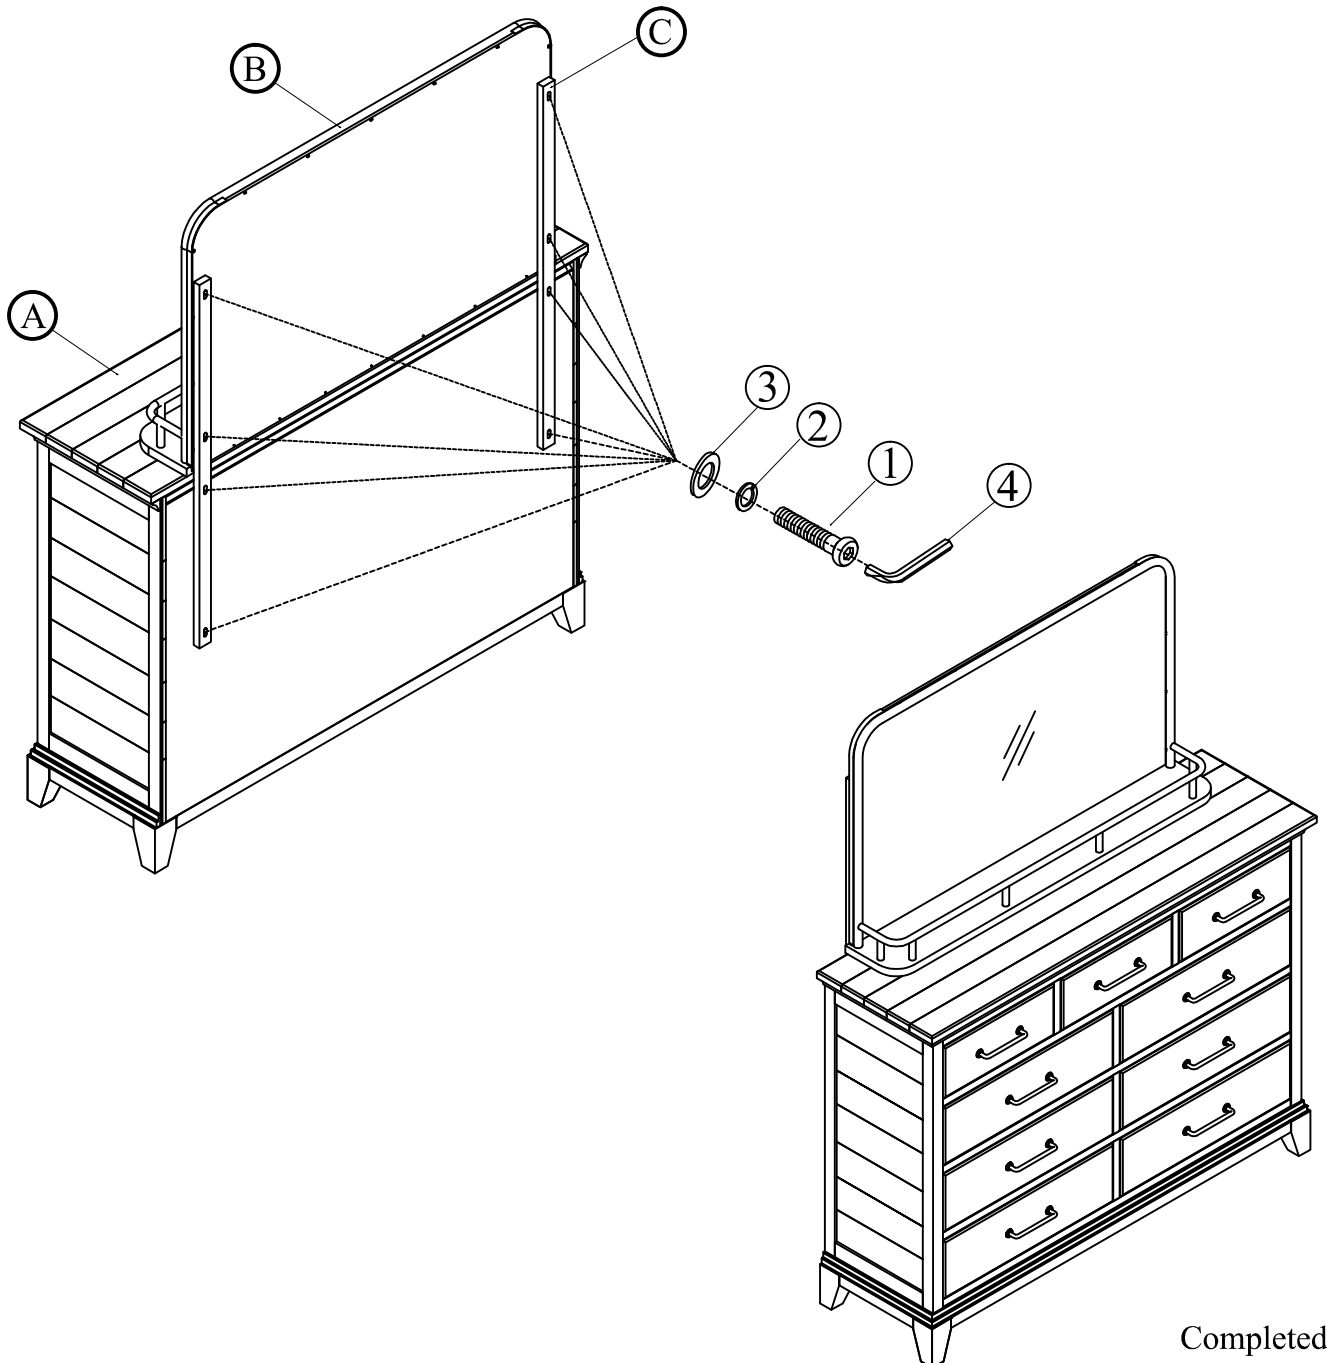

ASSEMBLY INSTRUCTIONS

ITEM #: S095-DR/S095-MR; 305-DR/305-MR
DRESSER/MIRROR

PART LISTS LISTA DE PARTES

NO.	DESCRIPTION	SKETCH	Q'TY
(A)	DRESSER		1PC
(B)	MIRROR		1PC
(C)	BACK RAIL		2PCS

HARDWARE LISTS LISTA DE TORNILLO

NO.	DESCRIPTION	SKETCH	Q'TY
(1)	ALLEN BOLT (Ø1/4"*1-1/2")		8PCS
(2)	LOCK WASHER (Ø1/4")		8PCS
(3)	LOCK WASHER (Ø1/4")		8PCS
(4)	ALLEN KEY (4mm)		1PC

Completed