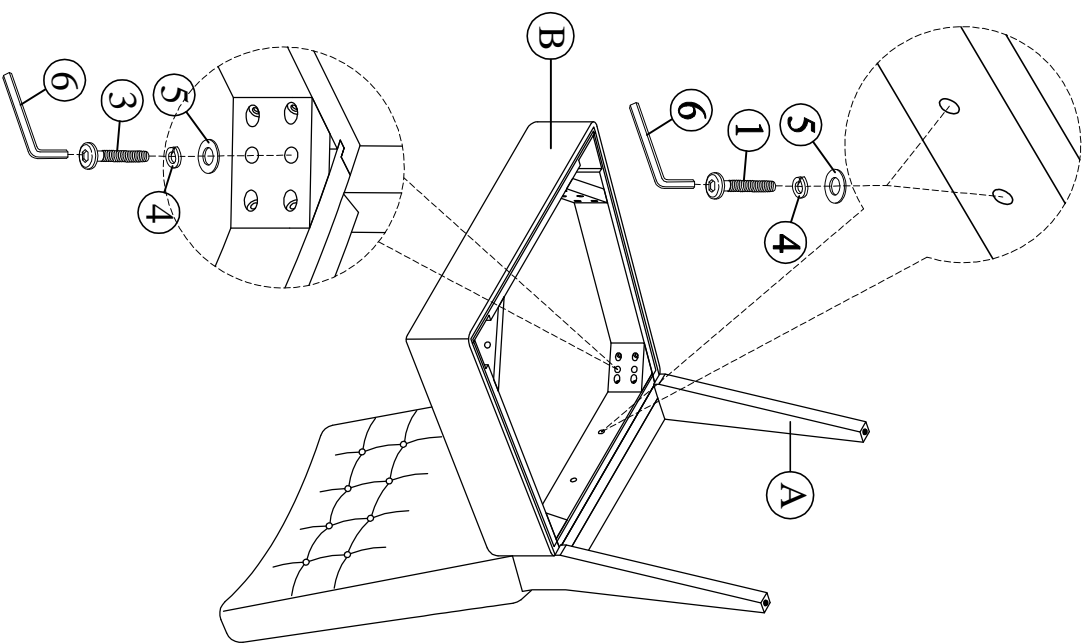

ASSEMBLY INSTRUCTIONS

Group Name : Paradise
 Description: SIDE CHAIR
 Item No: TN-308-SC

LIST OF PARTS

(A) Chair back				1 pc
(B) Seat Frame				1pc
(C) Front legs				2PCS
HARDWARE LIST				
1. Short bolt	 1/4" x 40mm(2 pcs)	2. Medium bolt	 1/4" x 60mm(4 pcs)	
3. Long bolt	 1/4" x 75mm(4 pcs)	4. Spring washer	 1/4" (10 pcs)	
5. Flat washer	 1/4" x 19(10 pcs)	6. Allen key	 4mm(1 pc)	

Step. 1

Step. 2