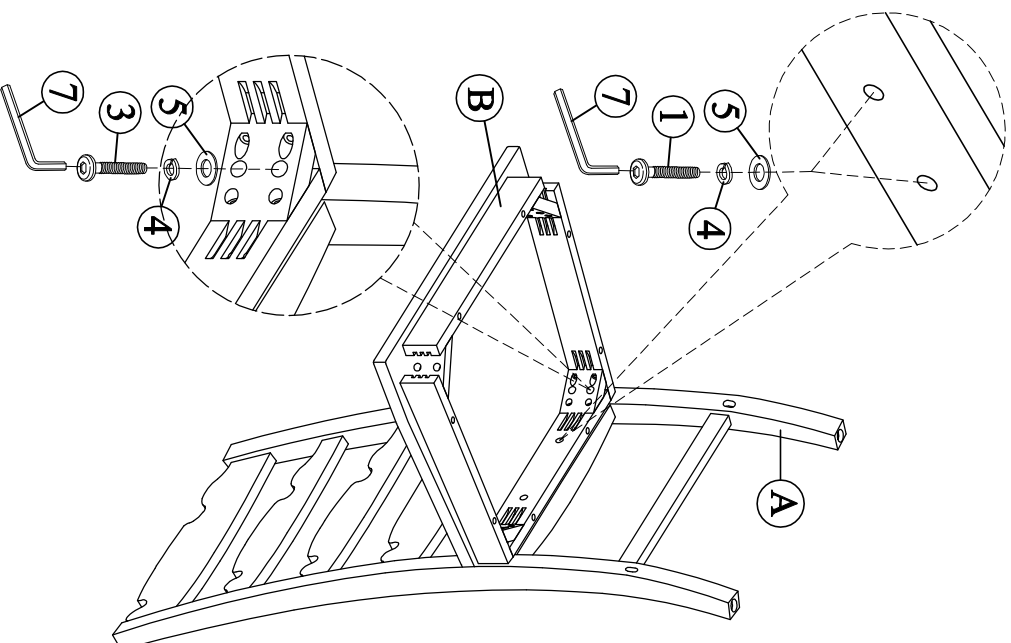

ASSEMBLY INSTRUCTIONS

Group Name: Palisades
 Description: Side Chair
 Item No: TN-323-SC

LIST OF PARTS

A. Chair back  1pc	B. Seat Frame  1pc
C. Front leg  1L; 1R	D. Side stretcher  1L; 1R
HARDWARE LIST	
1. Short bolt  1/4" x 40mm(2 pcs)	2. Medium bolt  1/4" x 60mm(4 pcs)
3. Long bolt  1/4" x 75mm(4 pcs)	4. Spring washer  1/4" (10 pcs)
5. Flat washer  1/4" (10 pcs)	6. Screws  #4 x 38mm(4 pcs)
7. Allen key  4mm(1 pc)	

Step. 1

Step. 2