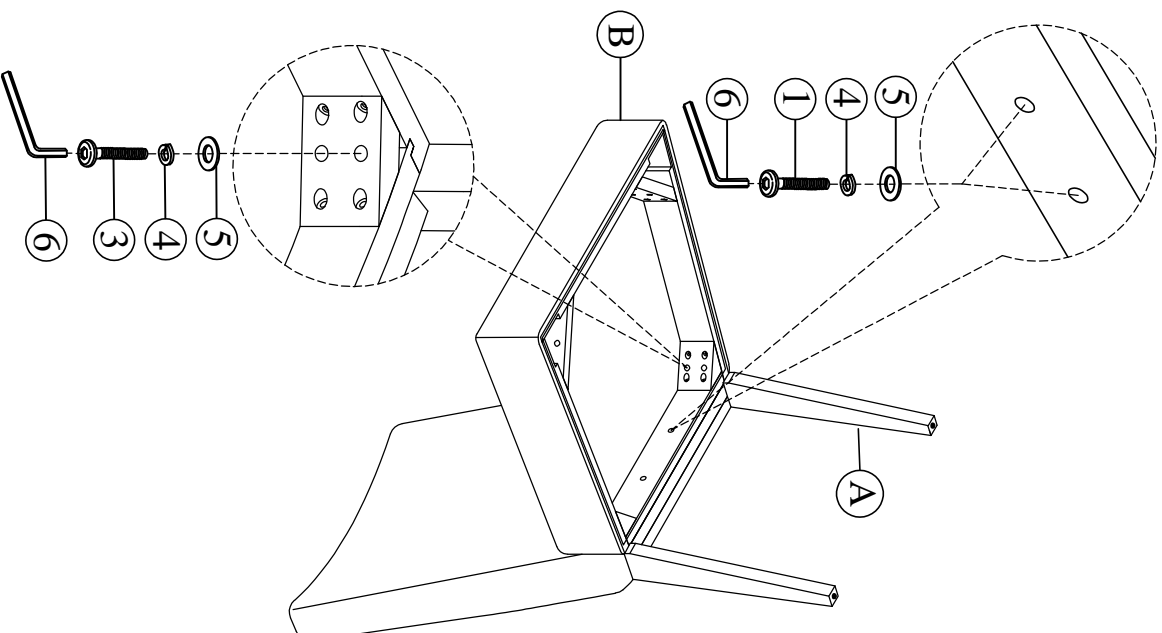

ASSEMBLY INSTRUCTIONS

Group Name: Our House
Description: Side Chair
Item No: TN-458-SC

LIST OF PARTS

A. Chair back			
		1 pc	
B. Seat Frame	C. Front legs		
			2 pcs
HARDWARE LIST			
1. Short bolt		2. Medium bolt	
1/4" x 45mm(2 pcs)		1/4" x 60mm(4 pcs)	
3. Long bolt		4. Spring washer	
1/4" x 85mm(4 pcs)		1/4" (10 pcs)	
5. Flat washer		6. Allen key	
1/4" x 19(10 pcs)		4mm(1 pc)	

Step. 1