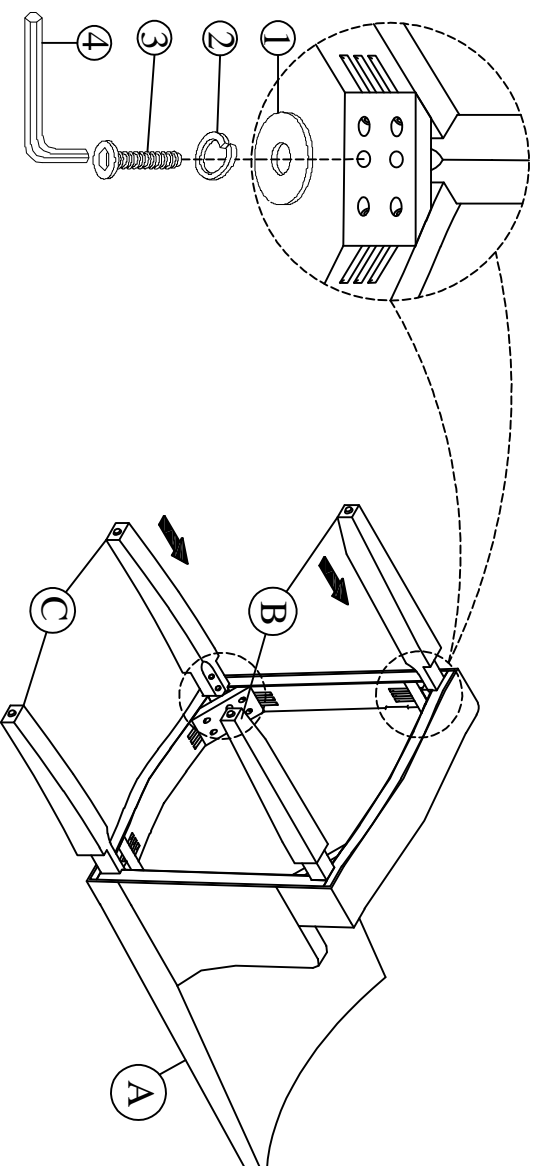

ASSEMBLY INSTRUCTIONS

Group Name: Our House
 Description: Arm Chair
 Item No: TN-458-AC

LIST OF PARTS

(A) Seat Frame		1pc
(B) Front Legs		2pcs
(C) Back Legs		1L;1R

Step.1

LIST OF HARDWARE

Step.2

1. Flat Washer		1/4" x 19mm(8pcs)
2. Spring Washer		1/4" (8pcs)
3. Short bolt		1/4" x 60mm(8pcs)
4. Allen key		M4 (1pc)