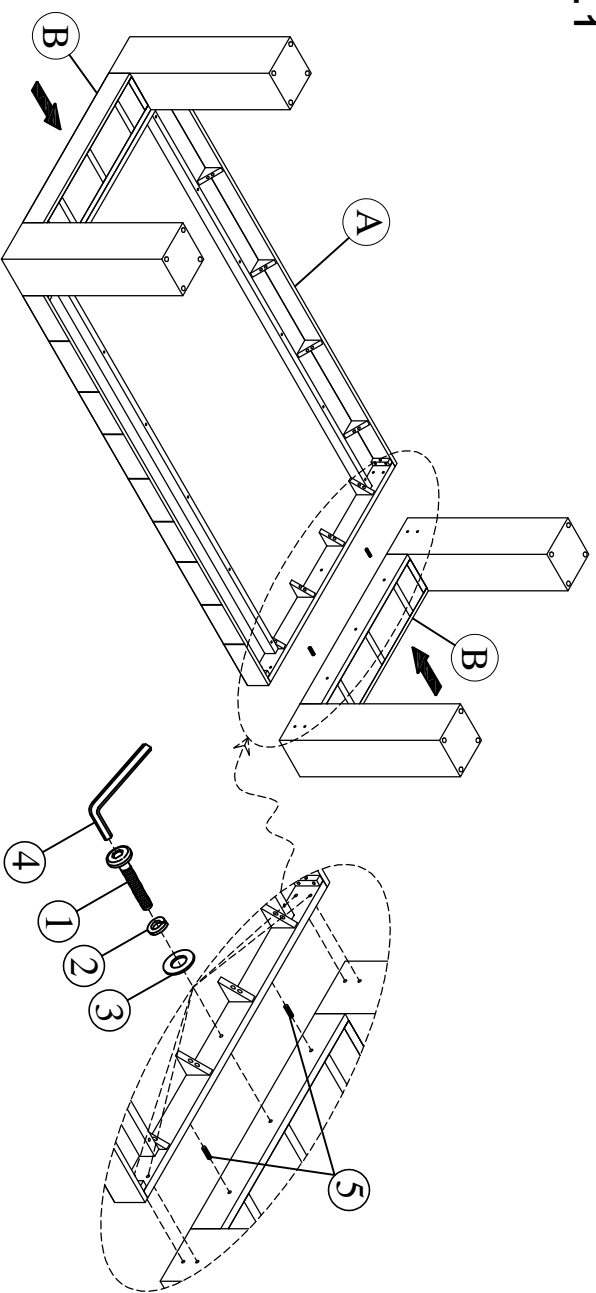

ASSEMBLY INSTRUCTIONS

Group Name: Our House
 Description: Dining Table
 Item No: TN-458-DTT & TN-458-DTB

LIST OF PARTS

A. Table Top

1pc

B. Legs

2pcs

HARDWARE LIST

1. Bolt

5/16" x 60mm (10 pcs)

2. Spring washer

5/16" (10 pcs)

3. Flat washer

5/16" (10 pcs)

4. Allen key

4mm (1 pc)

5. wood dowel

Ø12 x 40mm (4 pcs)

Step. 1

Completed