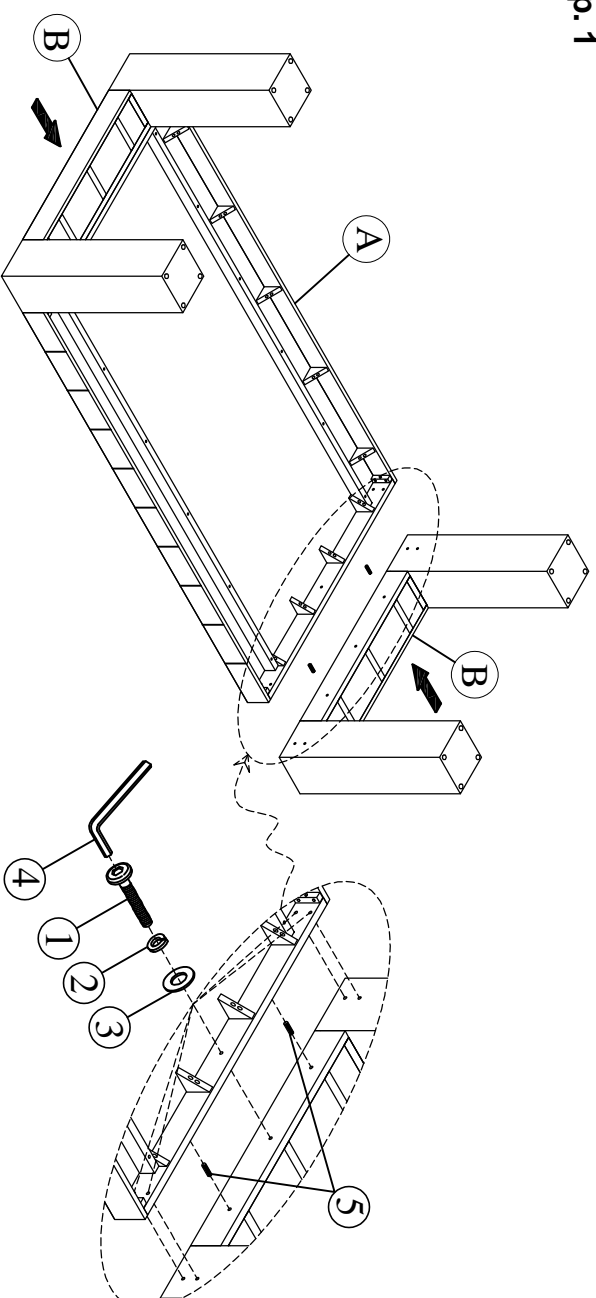

ASSEMBLY INSTRUCTIONS

Group Name: Our House
 Description: Dining Table
 Item No: TN-458-XLDT

LIST OF PARTS

A. Table Top

1pc

B. Legs

2pcs

HARDWARE LIST

1. Bolt

5/16" x 60mm (10 pcs)

2. Spring washer

5/16" (10 pcs)

3. Flat washer

5/16" (10 pcs)

4. Allen key

4mm (1 pc)

5. wood dowel

Ø12 x 40mm (4 pcs)

Step. 1

Completed