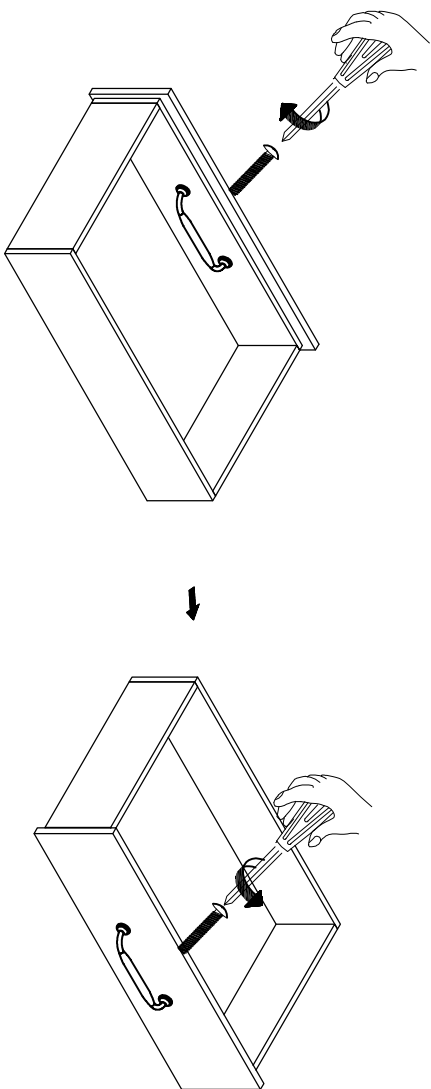

ASSEMBLY INSTRUCTIONS

Group Name: Natchez Trace
Description: Nighstand
Item No: B024-NS

LIST OF PARTS

A. Nighstand

1pc

Step. 1 Move the handles installed inside of drawer front to outside.

Completed