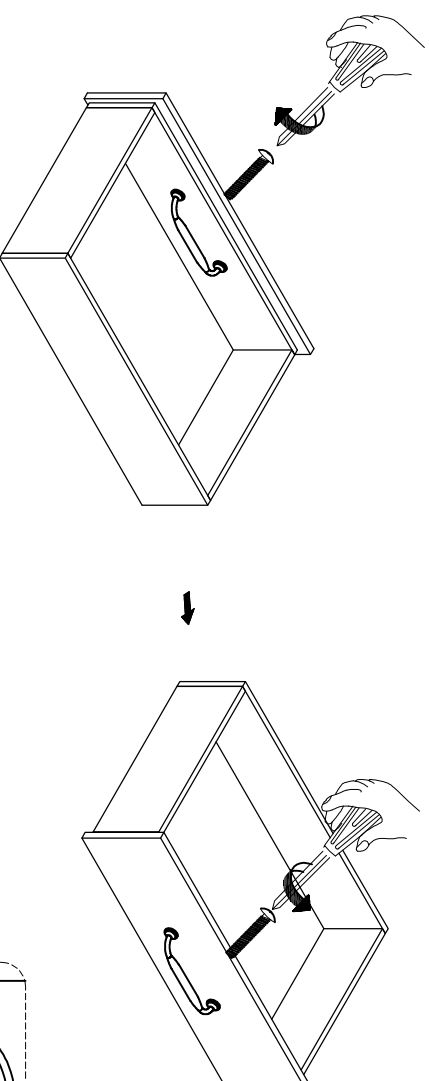

# ASSEMBLY INSTRUCTIONS

Group Name: Natchez Trace  
Description: Dresser  
Item No: B024-DR

## LIST OF PARTS

A. Dresser

1pc

## LIST OF HARDWARE

1. Anti - tip restraint

1 Set

Step. 1 Move the handles installed inside of drawer front to outside.

Step. 2