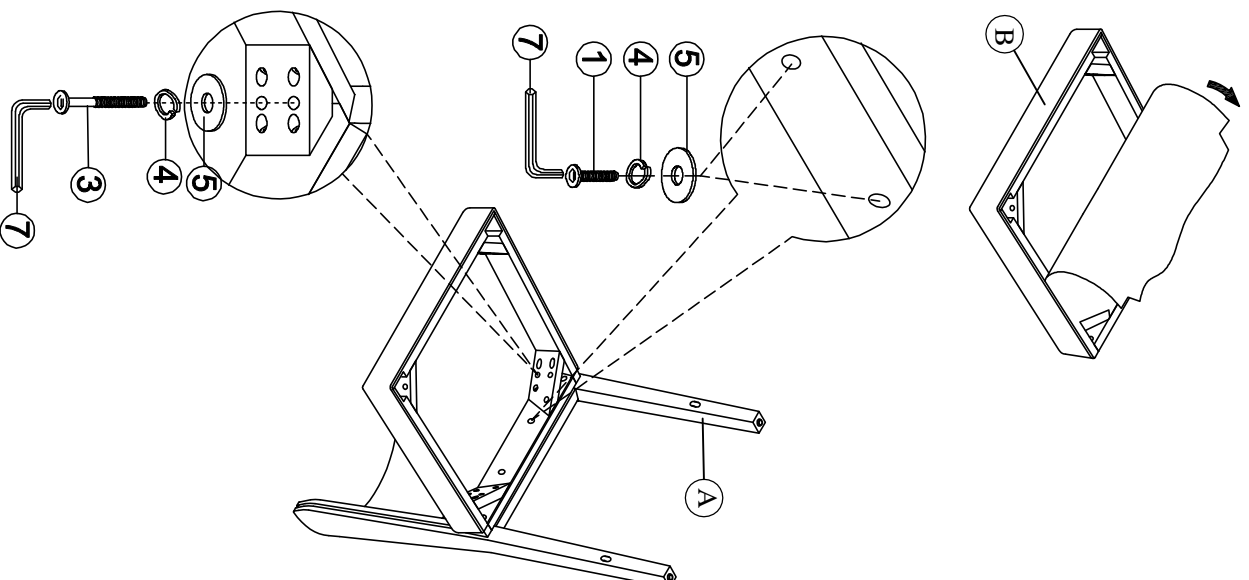

ASSEMBLY INSTRUCTIONS

Group name: SONOMA
 Description: Parson Chair
 Item No: TN-252-SCBP & TN-252-SCTP

PARTS LIST

| | |
|---|--|
| A Chair back  1 pc | B Seat Frame  1 pc |
| C Front legs  1 L,1 R | D Side stretcher  1 L,1 R |
| HARDWARE LIST | |
| 1. Short bolt  1/4" x 40mm(2 pc) | 2. Long bolt  1/4" x 60mm(4 pcs) |
| 3. Long bolt  1/4" x 90mm(4 pcs) | 4. Spring washer  1/4" (10 pcs) |
| 5. Flat washer  1/4" x 19(10 pcs) | 6. Screws  #4 x 38mm(4 pcs) |
| 7. Allen key  4mm(1 pc) | |

Step. 1

Step. 2

Step. 3