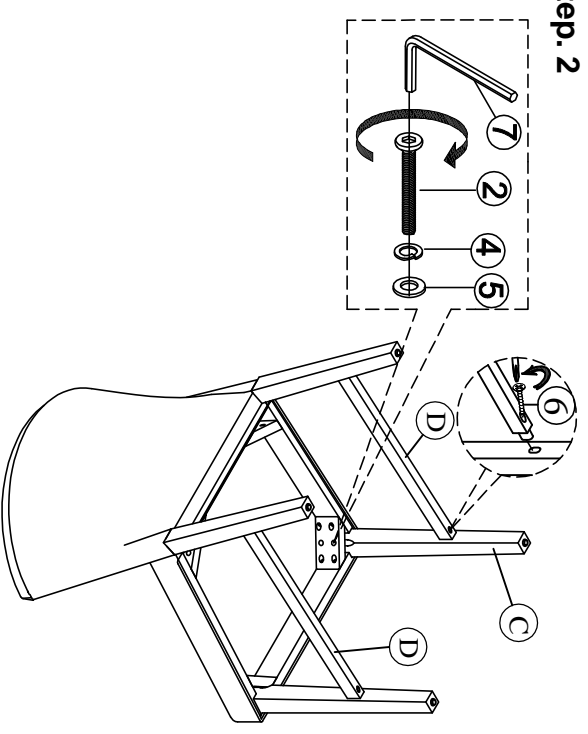

ASSEMBLY INSTRUCTIONS

Group name: SONOMA
 Description: Parson Chair
 Item No: TN-252-SCBP & TN-252-SCTP

PARTS LIST

| | |
|---|--|
| A Chair back  1 pc | B Seat Frame  1 pc |
| C Front legs  1 L,1 R | D Side stretcher  1 L,1 R |
| HARDWARE LIST | |
| 1. Short bolt  1/4" x 40mm(2 pc) | 2. Long bolt  1/4" x 60mm(4 pcs) |
| 3. Long bolt  1/4" x 90mm(4 pcs) | 4. Spring washer  1/4" (10 pcs) |
| 5. Flat washer  1/4" x 19(10 pcs) | 6. Screws  #4 x 38mm(4 pcs) |
| 7. Allen key  4mm(1 pc) | |

Step. 1

Step. 2

Step. 3