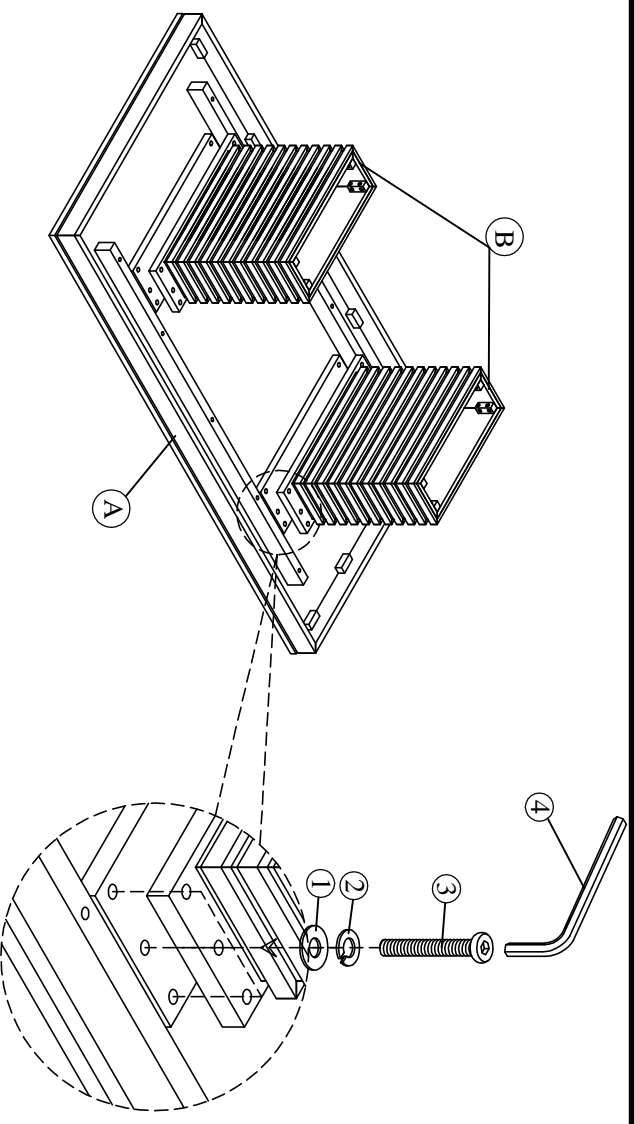

ASSEMBLY INSTRUCTIONS

Group name: SONOMA
 Description: Dining Table
 Item No: TN-252-DTT + TN-252-DTB

LIST OF PARTS

(A) Table top

1pc

(B) Legs

2pcs

Step. 1

LIST OF HARDWARE

1. Flat Washer

5/16" (12pcs)

2. Spring Washer

5/16" (12pcs)

3. Bolt

5/16" x 40mm(12pcs)

4. Allen key

4mm(1 pc)

Complete