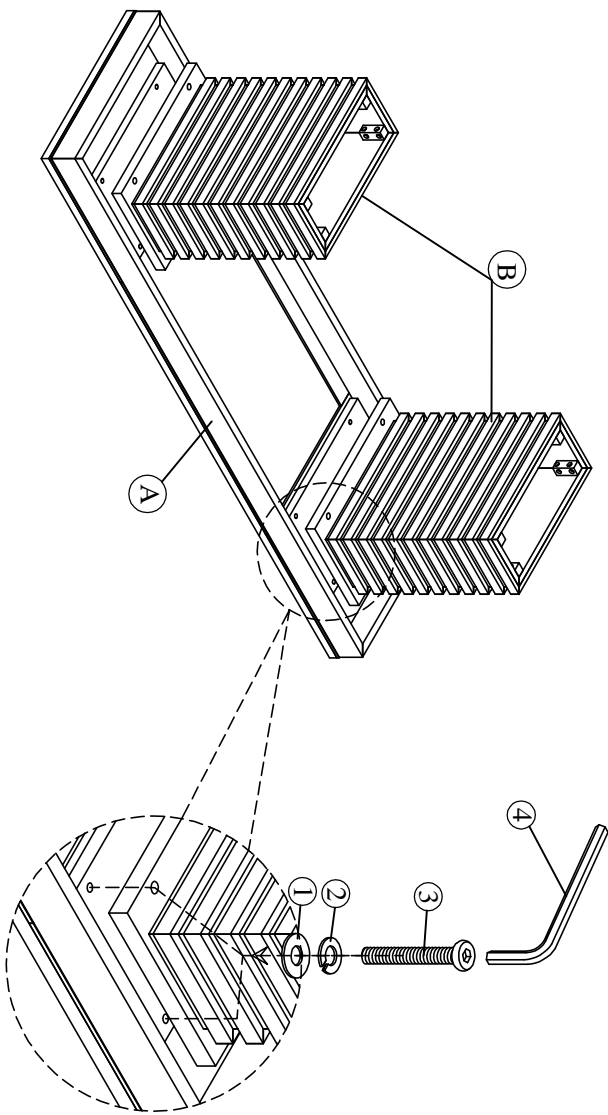

LIST OF HARDWARE

1. Flat Washer

5/16" (8pcs)

2. Spring Washer

5/16" (8pcs)

3. Bolt

5/16" x 40mm(8pcs)

4. Allen key

4mm(1 pc)

Step. 1

Complete