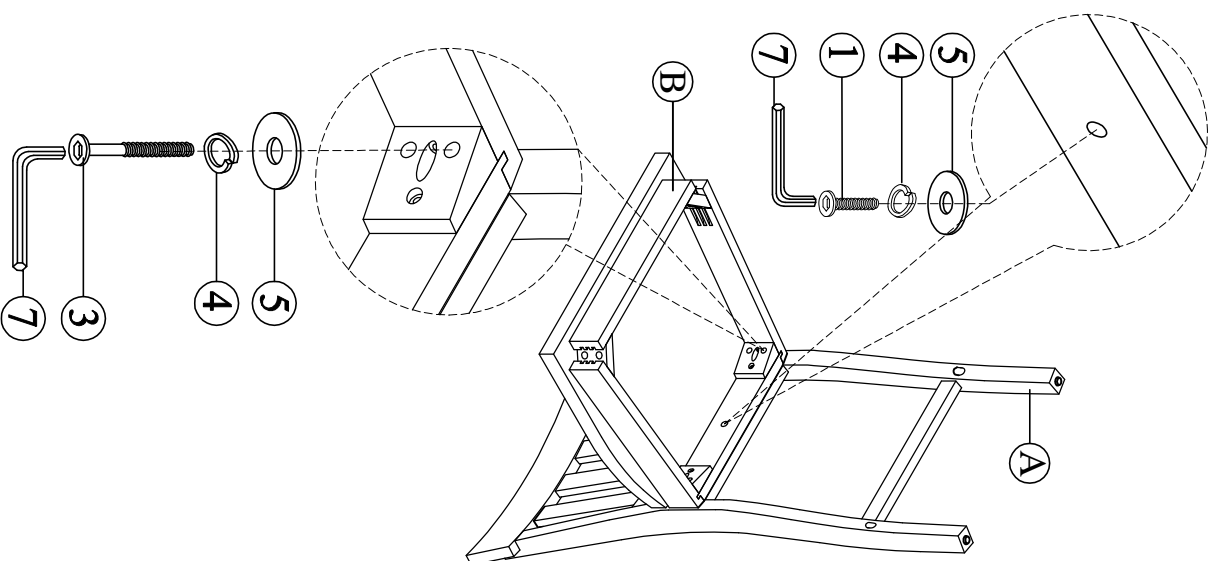

ASSEMBLY INSTRUCTIONS

Group Name: Mulberry
Description: Side chair
Item No: TN120-SC

LIST OF PARTS

A Chair back 1 pc	B Seat Frame 1pc	C Front legs 1L; 1R
D Front stretcher 1pc	E Side stretcher 1L; 1R	HARDWARE LIST
1 Short bolt 1/4" x 35mm(1 pc)	2 Long bolt 1/4" x 60mm(4 pcs)	3 Long bolt 1/4" x 75mm(4 pcs)
5 Flat washer 1/4" x 19(9 pcs)	6 Screws #4 x 38mm(6 pcs)	7 Allen key 4mm(1 pc)

Step. 1