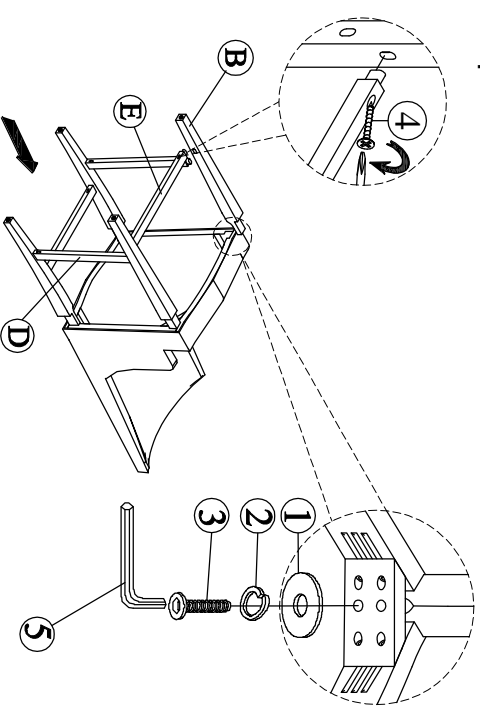

ASSEMBLY INSTRUCTIONS

Group Name: Mulberry
 Description: Parson Chair
 Item No: TN120-PC

LIST OF PARTS

(A) Seat Frame	(B) Front Legs
	
(C) Back Legs	(D) Side stretcher
	
1 L, 1R	1 L, 1R
(E) Front stretcher	(F) Back stretcher
	
1pc	1pc

LIST OF HARDWARE

1. Flat Washer	2. Spring Washer
	
1/4" x 19mm(8pcs)	1/4" (8pcs)
3. Short bolt	4. Screws
	
1/4" x 60mm(8pcs)	#4 x 38mm(8 pcs)
5. Allen key	
	
M4 (1pc)	

Step.1

Step.2

Step.3