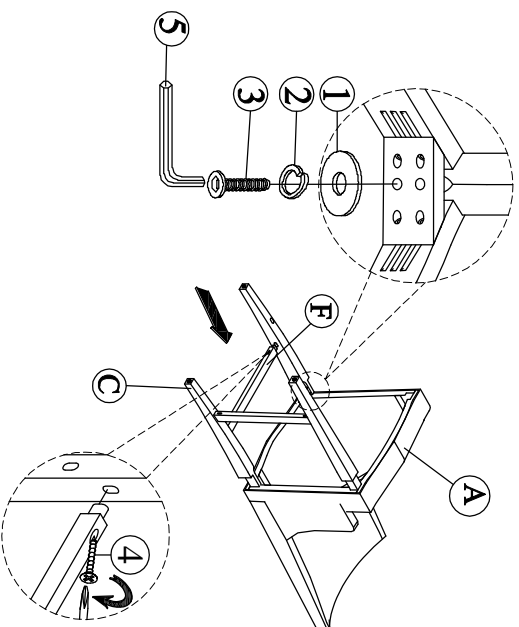

ASSEMBLY INSTRUCTIONS

Group Name: Mulberry
 Description: Parson Chair
 Item No: TN120-PC

LIST OF PARTS

(A) Seat Frame	(B) Front Legs
	
(C) Back Legs	(D) Side stretcher
	
1 L, 1R	1 L, 1R
(E) Front stretcher	(F) Back stretcher
	
1pc	1pc

LIST OF HARDWARE

1. Flat Washer	2. Spring Washer
	
1/4" x 19mm(8pcs)	1/4" (8pcs)
3. Short bolt	4. Screws
	
1/4" x 60mm(8pcs)	#4 x 38mm(8 pcs)
5. Allen key	
	
M4 (1pc)	

Step.1

Step.2

Step.3