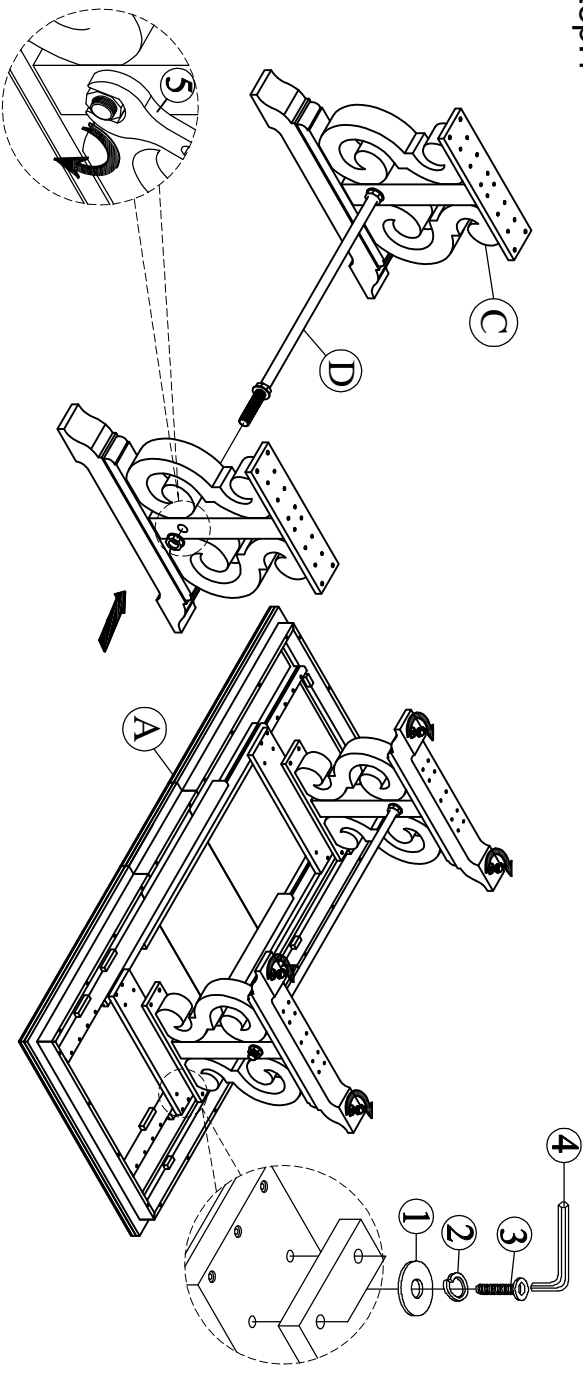

ASSEMBLY INSTRUCTIONS

Group Name: Mulberry
 Description: Dining Table
 Item No: TN120-TT/ TN120-TB

LIST OF PARTS

(A) Top Table 	(B) Leaf 
1pc	2pcs
(C) Legs 	(D) Metal rod 
2pcs	1 pc

Step.1

LIST OF HARDWARE

1. Flat Washer 	2. Spring Washer 
5/16" x 19mm(8pcs)	5/16" (8pcs)
3. Short bolt 	4. Allen key 
5/16" x 38mm(8pcs)	1pc
5. Wrench 	
1pc	

Step.2