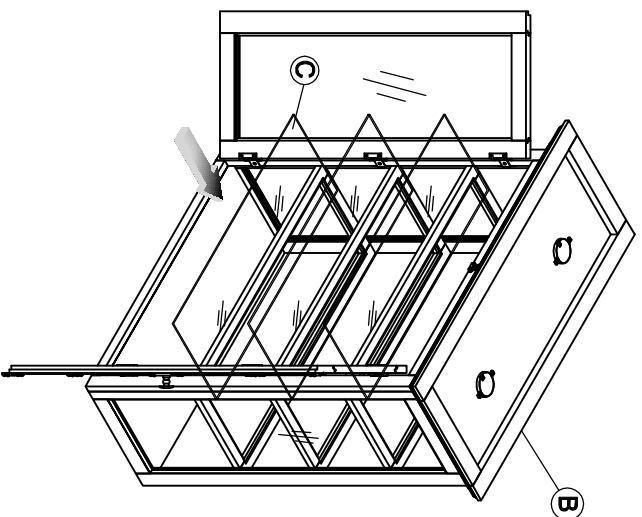

ASSEMBLY INSTRUCTIONS

Group Name: Mulberry

Description: Hutch + Buffet

Item No: TN-120-HU + TN-120-BU

PARTS LIST

A. MAGNOLIA BUFFET

1 pc

B. MAGNOLIA HUTCH

1 pc

C. GLASSES

3 pcs

HARDWARE LIST

1. Tipping Restraint

2 SET

2. Screws

#3.5 x 15mm (4pcs)

3. Bracket

2 pcs

Step.1

Step.2

Step.3