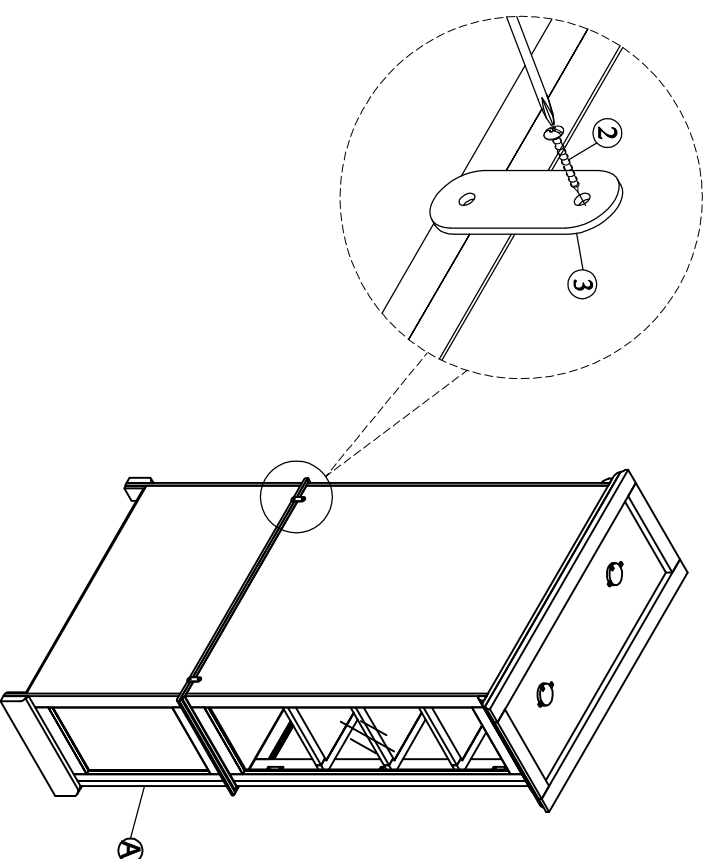

1 pc

C. GLASSES

3 pcs

HARDWARE LIST

1. Tipping Restraint

2 SET

2. Screws

#3.5 x 15mm (4pcs)

3. Bracket

2 pcs

Step.1

Step.2

Step.3