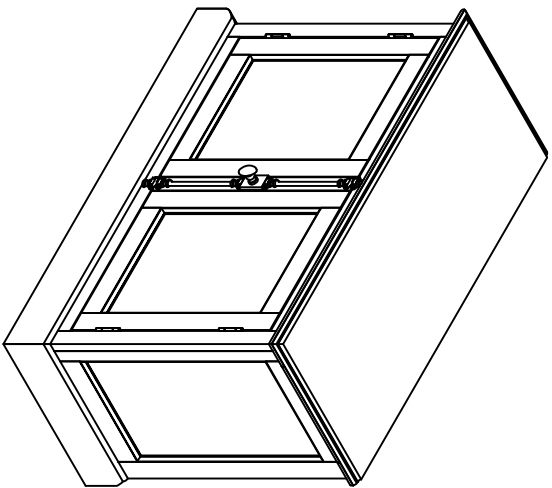

ASSEMBLY INSTRUCTIONS

Group Name: Mulberry
Description: Buffet
Item No: TN-120-BU

PARTS LIST

MAGNOLIA BUFFET

1 pc

HARDWARE LIST

1. Tipping Restraint

1SET

ASSEMBLY INSTRUCTIONS

Group Name: Mulberry

Description: Hutch + Buffet

Item No: TN-120-HU + TN-120-BU

PARTS LIST

A. MAGNOLIA BUFFET

1 pc

B. MAGNOLIA HUTCH