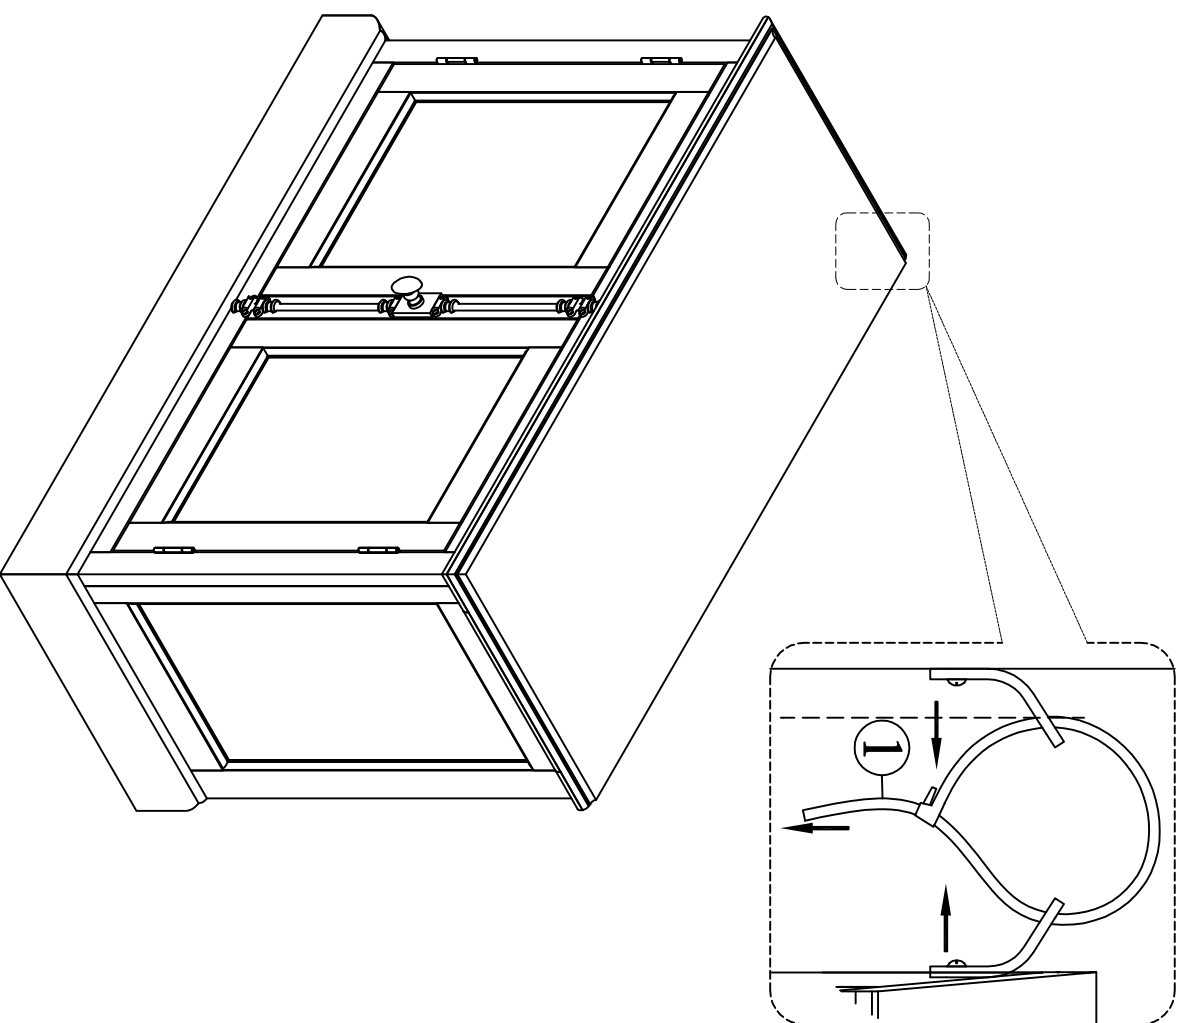

ASSEMBLY INSTRUCTIONS

Group Name: Mulberry
Description: Buffet
Item No: TN-120-BU

PARTS LIST

MAGNOLIA BUFFET

1 pc

HARDWARE LIST

1. Tipping Restraint

1SET

ASSEMBLY INSTRUCTIONS

Group Name: Mulberry

Description: Hutch + Buffet

Item No: TN-120-HU + TN-120-BU

PARTS LIST

A. MAGNOLIA BUFFET

1 pc

B. MAGNOLIA HUTCH