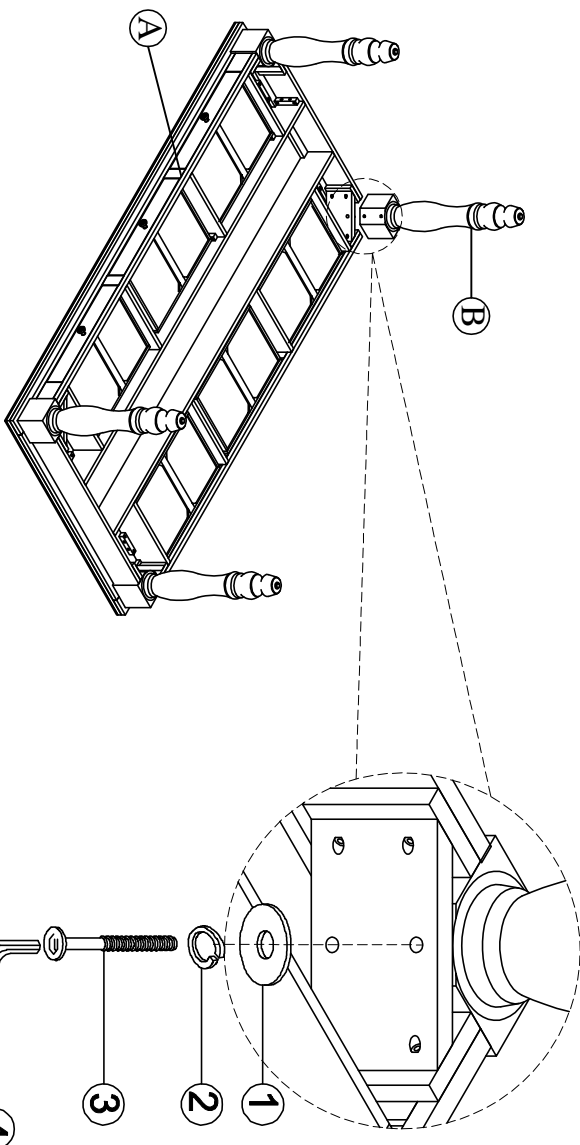

ASSEMBLY INSTRUCTIONS

Group Name: Monticello
 Description: TABLE WITH 6 DRAWER
 Item No: TN121-T

LIST OF PARTS

Step.1

(A) Top Table

1pc

(B) Legs

4pcs

LIST OF HARDWARE

Step.2

1. Flat Washer

5/16" x 19mm(8pcs)

2. Spring Washer

5/16" (8pcs)

3. Long bolt

5/16" x 70mm(8pcs)

4. Allen key

4mm(1 pc)

Step.1

Step.2