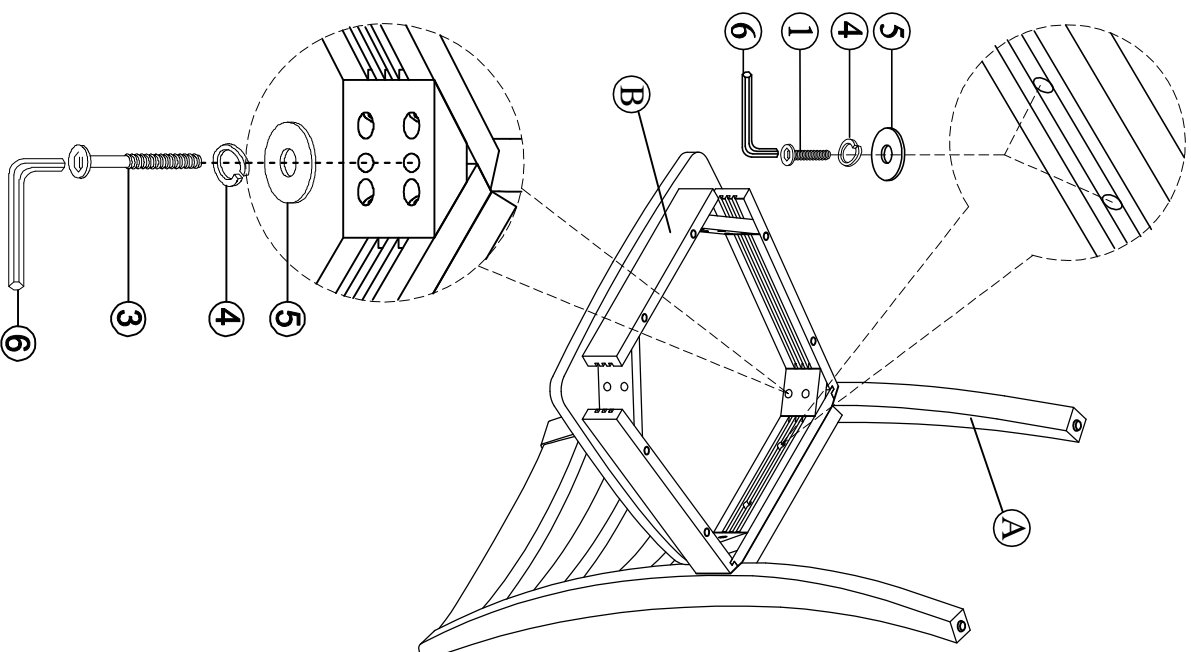

ASSEMBLY INSTRUCTIONS

Group Name: Monticello
 Description: Side Chair
 Item No: TN121-SC

PARTS LIST

<p>A Chair back</p> 	<p>1. Short bolt</p>  <p>1/4" x 40mm(2 pc)</p>	
<p>B Seat Frame</p>  <p>1 pc</p>	<p>2. Long bolt</p>  <p>1/4" x 60mm(4 pcs)</p>	
<p>C Front legs</p>  <p>1 pc</p>	<p>HARDWARE LIST</p>	
<p>3. Long bolt</p>  <p>1/4" x 75mm(4 pcs)</p>	<p>4. Spring washer</p>  <p>1/4" (10 pcs)</p>	
<p>5. Flat washer</p>  <p>1/4" x 19mm(10 pcs)</p>	<p>6. Allen key</p>  <p>4mm(1 pc)</p>	

Step. 1

Step. 2