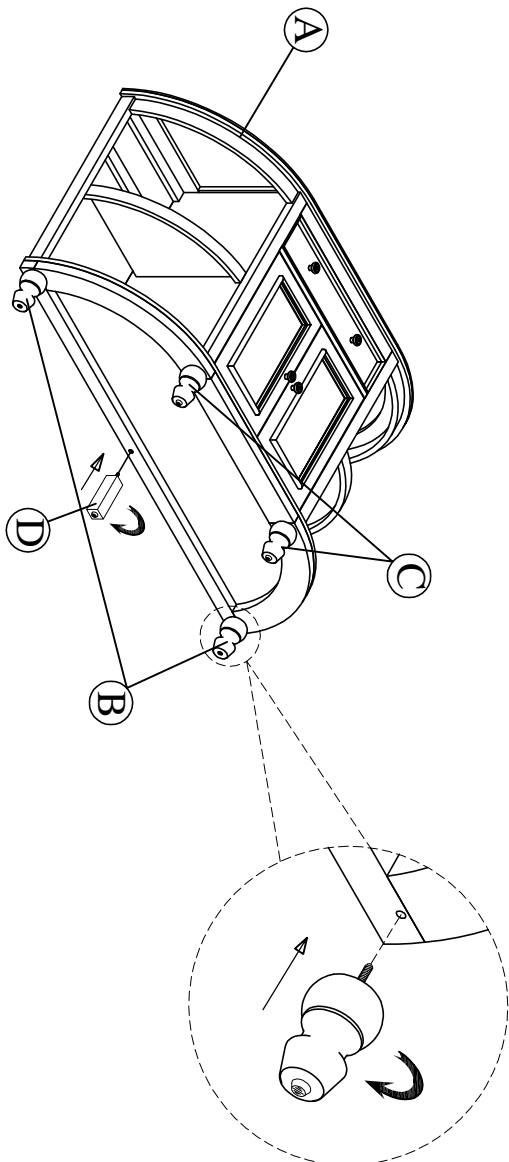

ASSEMBLY INSTRUCTIONS

Group Name: Monticello
 Description: Server
 Item No: TN121-SV

LIST OF PARTS

Step.1

(A) Server

1pc

(C) Legs With Leveler

2pcs

(B) Legs

2pcs

(D) Support With Leveler

1pc

LIST OF HARDWARE

1. Tipping Restraint

1 Set

Step.1