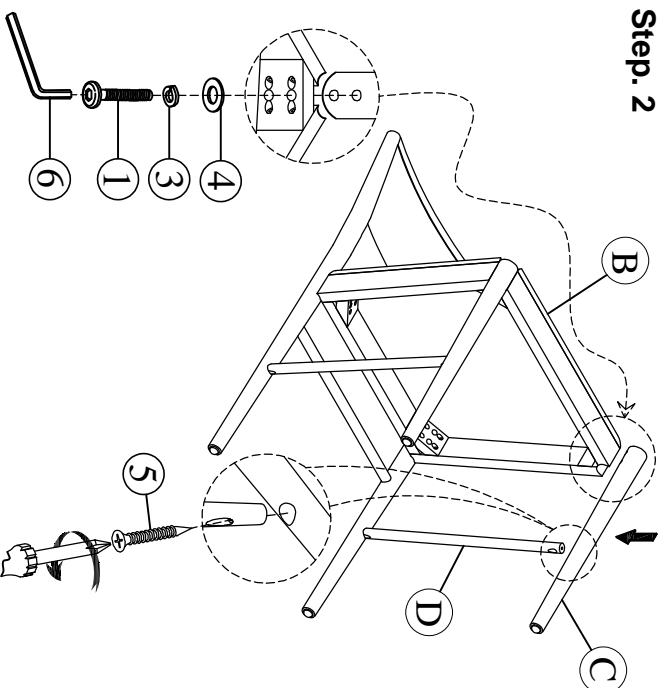

ASSEMBLY INSTRUCTIONS

Group Name: Mika
Description: Side Chair
Item No: TN-459-SC

LIST OF PARTS

A. Chair back 1pc	B. Seat Frame 1pc
C. Front legs 1L; 1R	D. Side stretcher 2pcs
HARDWARE LIST	
1. Short Bolt 1/4" x 60mm(4 pcs)	2. Long Bolt 1/4" x 75mm(4 pcs)
3. Spring washer 1/4" (8 pcs)	4. Flat washer 1/4" (8 pcs)
5. Screws #4 x 38mm (4 pcs)	6. Allen key 4mm(1 pc)

Step. 1

Step. 2

Completed