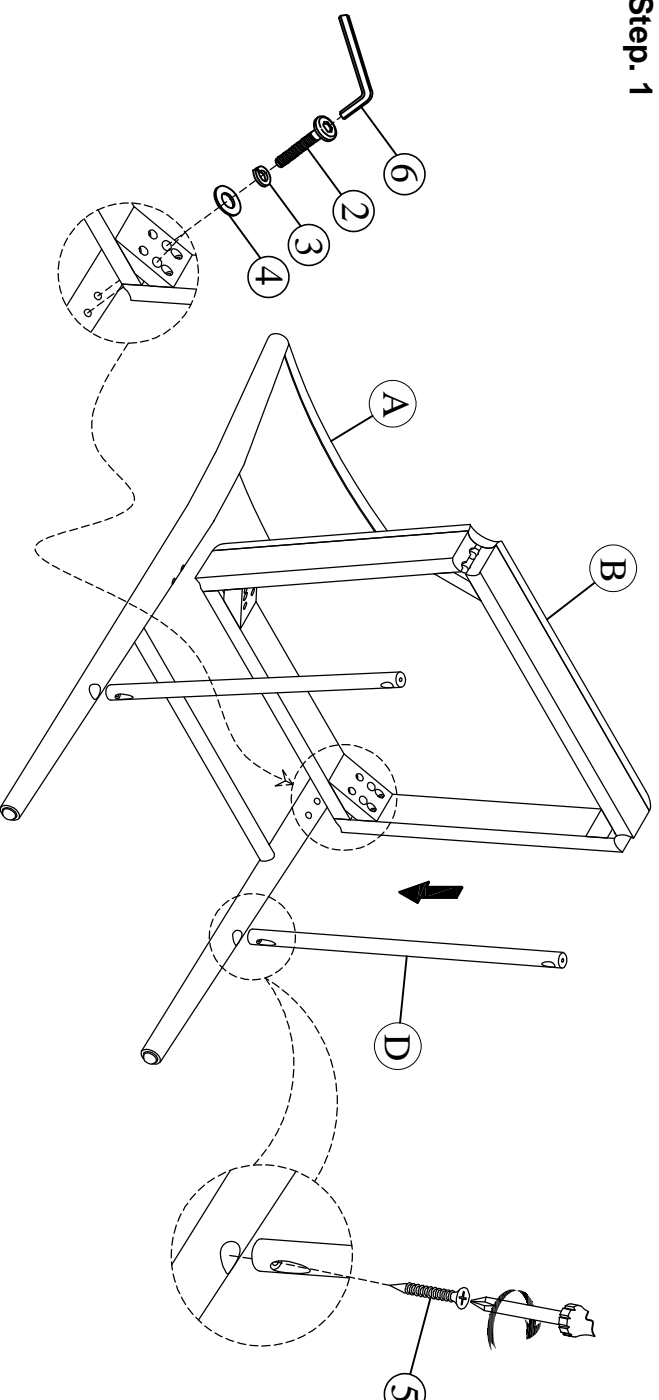

# ASSEMBLY INSTRUCTIONS

Group Name: Mika  
 Description: Side Chair  
 Item No: TN-459-SC

## LIST OF PARTS

<b>A. Chair back</b>  1pc	<b>B. Seat Frame</b>  1pc
<b>C. Front legs</b>  1L; 1R	<b>D. Side stretcher</b>  2pcs
<b>HARDWARE LIST</b>	
<b>1. Short Bolt</b>  1/4" x 60mm(4 pcs)	<b>2. Long Bolt</b>  1/4" x 75mm(4 pcs)
<b>3. Spring washer</b>  1/4" (8 pcs)	<b>4. Flat washer</b>  1/4" (8 pcs)
<b>5. Screws</b>  #4 x 38mm (4 pcs)	<b>6. Allen key</b>  4mm(1 pc)

### Step. 1