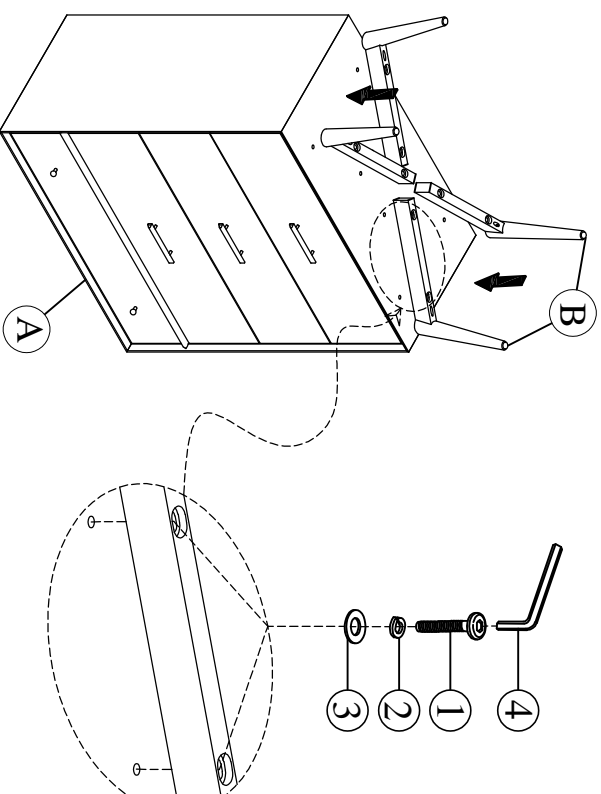

# ASSEMBLY INSTRUCTIONS

Group Name: MID CENTURY 2  
 Description: Tall Chest  
 Item No: TN-454-4TC

## LIST OF PARTS

A. Tall Chest

1pc

B. Legs

4pcs

## HARDWARE LIST

1. Bolt

5/16" x 60mm(8 pcs)

2. Spring washer

5/16" (8 pcs)

3. Flat washer

5/16" (8 pcs)

4. Allen key

4mm (1 pc)

5. Tipping Restraint

(1 set)

Step. 1

Completed