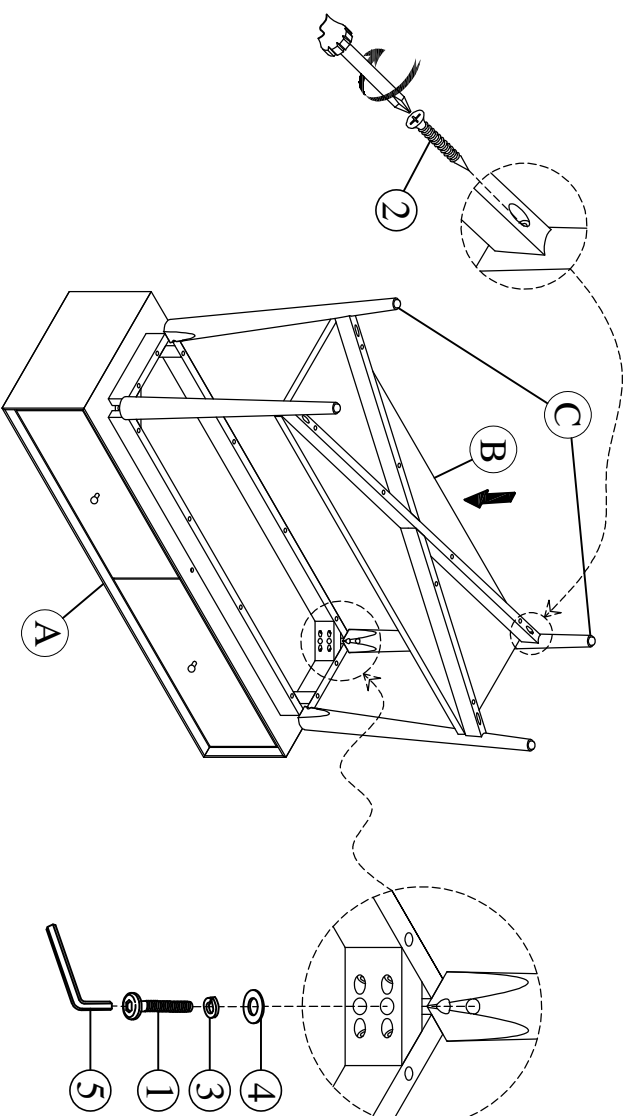

ASSEMBLY INSTRUCTIONS

Group Name: Mid Century
Description: Sofa Table
Item No: TN-454-SF

LIST OF PARTS

A. Table top		1pc	
		1pc	
B. Shelf		1pc	
		1pc	
C. Legs		2L ; 2R	
		2L ; 2R	
HARDWARE LIST			
1. Bolt		2. Screws	
5/16" x 60mm(8 pcs)		#4 x 45mm (4 pcs)	
3. Spring washer		4. Flat washer	
5/16" (8 pcs)		5/16" (8 pcs)	
5. Allen key			
			4mm(1 pc)

Step. 1

Completed