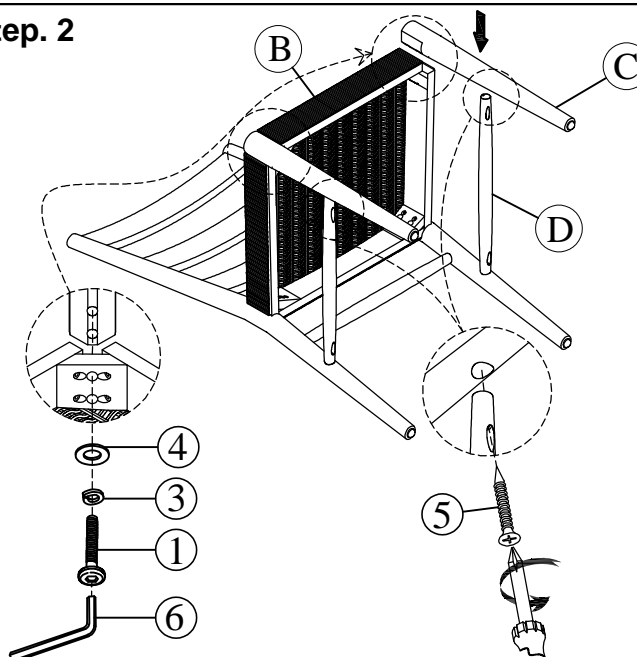

ASSEMBLY INSTRUCTIONS

Group Name: Mid Century
Description: Side Chair
Item No: TN-454-SC

LIST OF PARTS

A. Chair back

1pc

1pc

1L; 1R

2pcs

HARDWARE LIST

1/4" x 60mm(4 pcs)

1/4" x 75mm(4 pcs)

1/4" (8 pcs)

1/4" (8 pcs)

#4 x 38mm (4 pcs)

4mm(1 pc)

Step. 1

Step. 2

Completed