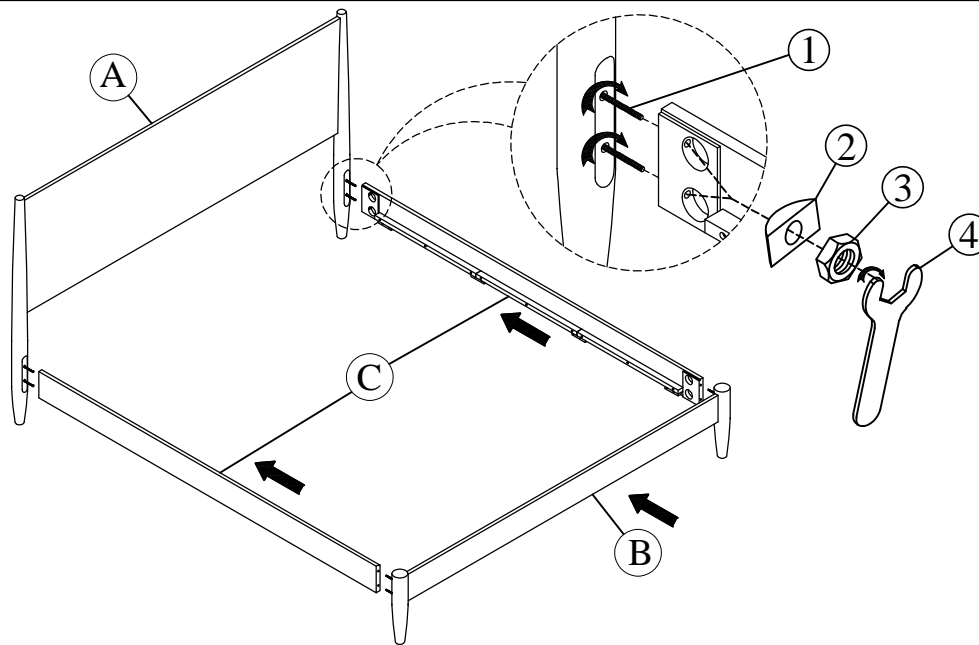

HARDWARE LIST

1. Hanger Bolt

5/16" x 83mm (8 pcs)

2. washer

5/16" (8 pcs)

3. Nut

5/16" (8 pcs)

4. Spanner

5/16" (1 pc)

5. Screw

#4 x 30mm (28 pcs)

Step. 1