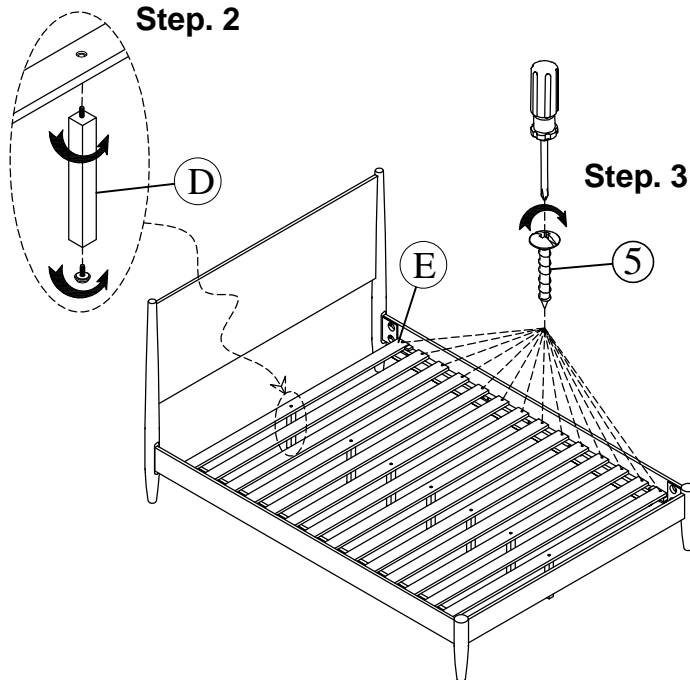

ASSEMBLY INSTRUCTIONS

Group Name: MID CENTURY 2
Description: Full Bed
Item No: TN-454-FHB & TN-454-FFB & TN-454-F/TSR

LIST OF PARTS

A. Headboard

1pc

B. Footboard

1pc

C. Side rail

2pcs

D. Support with leveler

7pcs

E. Slats

1set

HARDWARE LIST

1. Hanger Bolt

5/16" x 83mm (8 pcs)

2. washer

5/16" (8 pcs)

3. Nut

5/16" (8 pcs)

4. Spanner

5/16" (1 pc)

5. Screw

#4 x 30mm (28 pcs)

Step. 1

Step. 2

Completed