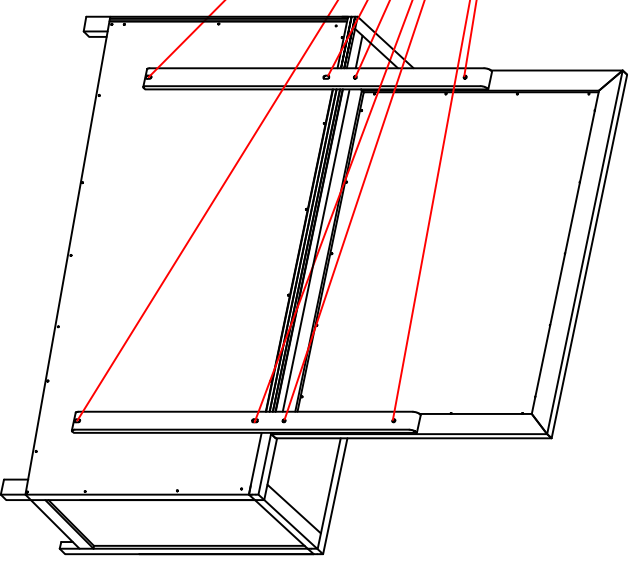

ASSEMBLY INSTRUCTIONS

Description: MIRROR
Item No: B005M

LIST OF PARTS

(A) Mirror

1pc

(B) Mirror support

2pcs

Step. 1

Complete

LIST OF HARDWARE

1. Flat Washer

1/4" (8pcs)

2. Spring Washer

1/4" (8pcs)

3. Short bolt

1/4" x 45mm (8pcs)