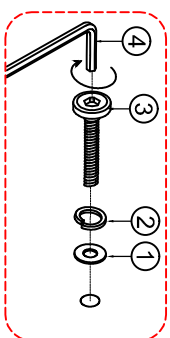

ASSEMBLY INSTRUCTIONS

Description: MIRROR
Item No: B005M

LIST OF PARTS

(A) Mirror

1pc

(B) Mirror support

2pcs

Step. 1

Complete

LIST OF HARDWARE

1. Flat Washer

1/4" (8pcs)

2. Spring Washer

1/4" (8pcs)

3. Short bolt

1/4" x 45mm (8pcs)

4. Allen key

4mm (1 pc)

5. Anti - tip restraint

1 pc