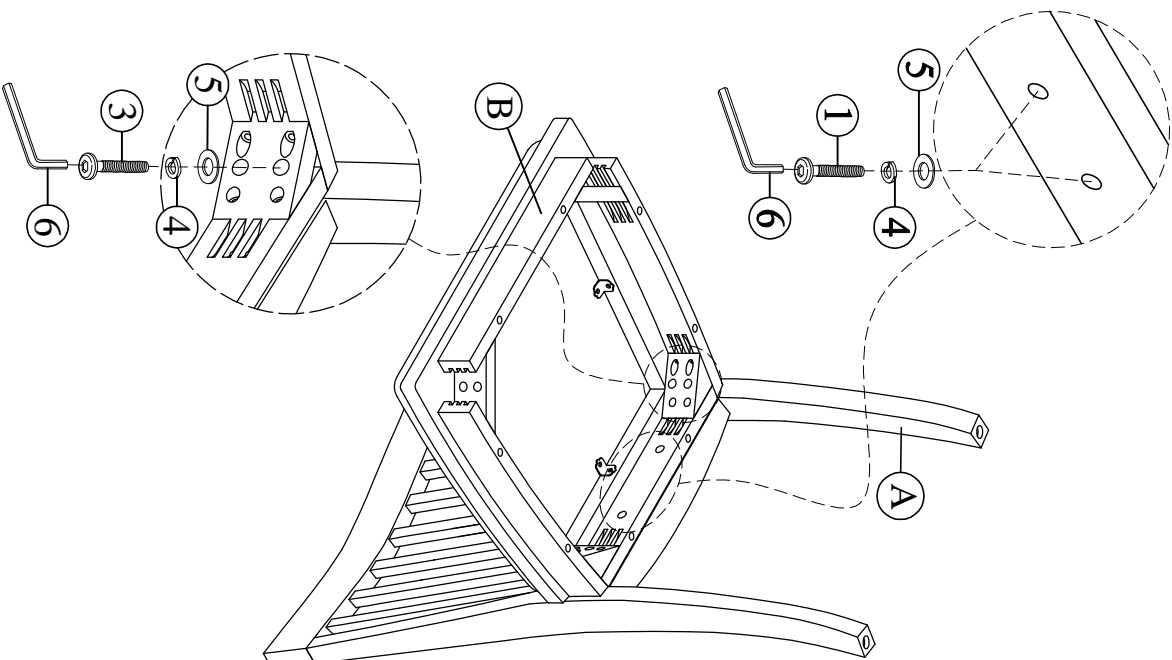

ASSEMBLY INSTRUCTIONS

Group Name: Market
 Description: Side Chair
 Item No: TN-402-SC

LIST OF PARTS

A. Chair back			
B. Seat Frame		C. Front leg	
	1pc		1pc
HARDWARE LIST			
1. Short bolt		2. Medium bolt	
1/4" x 40mm(2 pcs)		1/4" x 60mm(4 pcs)	
3. Long bolt		4. Spring washer	
1/4" x 75mm(4 pcs)		1/4" (10 pcs)	
5. Flat washer		6. Allen key	
1/4" (10 pcs)		4mm(1 pc)	

Step. 1

Step. 2