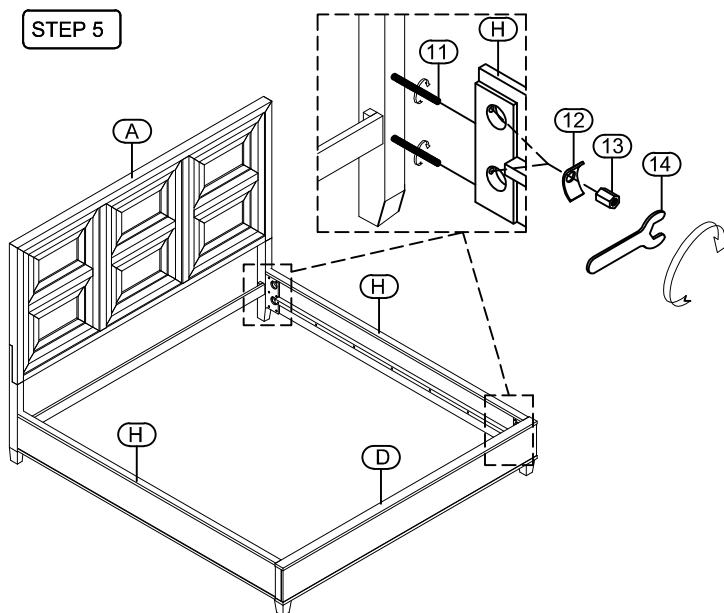

## PART LISTS

NO.	DESCRIPTION	PICTURE	QTY
A	Headboard panel		1pc
B	Headboard leg (KD)		2pcs L=1 R=1
C	Headboard bottom rail		1pc

## HARDWARE LIST OF SIDE RAILS

NO.	SKETCH	COMPONENT	Q'TY
10		Ø8 x 30mm Wood Screw	10pcs
11		Ø5/16" x 76mm Long Bolt	8pcs
12		37*17mm Arc Washer	8pcs
13		Ø5/16"-18 mm Nut	8pcs
14		12 mm Open Wrench	1pc

## PART LISTS OF FOOTBOARD

NO.	DESCRIPTION	PICTURE	QTY
D	Footboard		1pc
E	KD-Legs		2pcs
F	Slats		5pcs
G	Support Leg		10pcs

## PART LISTS OF SIDE RAILS

NO.	DESCRIPTION	PICTURE	QTY
H	Rail		2pcs

STEP 3

STEP 4

STEP 5

STEP 6