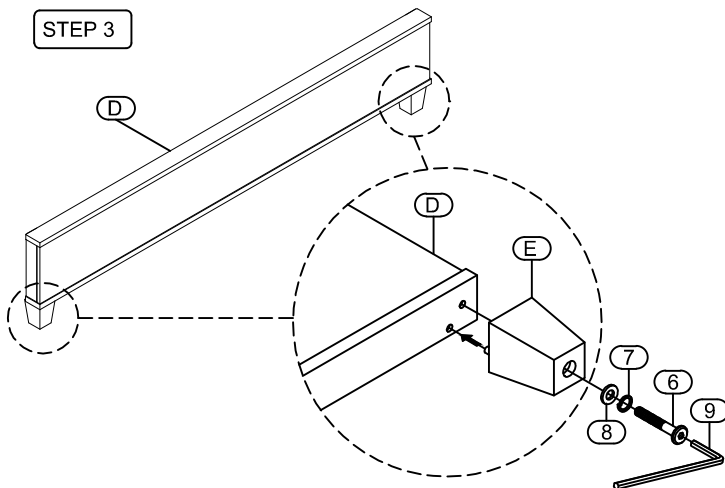

ASSEMBLY INSTRUCTIONS FOR

2101 KH - KING PANEL HEADBOARD

2101 KF - KING PANEL FOOTBOARD

2101 QKSR - QUEEN/KING BED SIDE RAIL

HARDWARE LIST OF FOOTBOARD

NO.	SKETCH	COMPONENT	Q'TY
6		Bolt Ø5/16"*85mm	2pcs
7		Spring Washer Ø5/16"*12	2pcs
8		Flat Washer Ø5/16"*19mm	2pcs
9		Allen Wrench 4mm	1pc

HARDWARE LIST OF SIDE RAILS

NO.	SKETCH	COMPONENT	Q'TY
10		Ø8 x 30mm Wood Screw	10pcs
11		Ø5/16" x 76mm Long Bolt	8pcs
12		37*17mm Arc Washer	8pcs
13		Ø5/16"-18 mm Nut	8pcs
14		12 mm Open Wrench	1pc

PART LISTS OF FOOTBOARD

NO.	DESCRIPTION	PICTURE	QTY
D	Footboard		1pc
E	KD-Legs		2pcs
F	Slats		5pcs
G	Support Leg		10pcs

PART LISTS OF SIDE RAILS

NO.	DESCRIPTION	PICTURE	QTY
H	Rail		2pcs

STEP 3