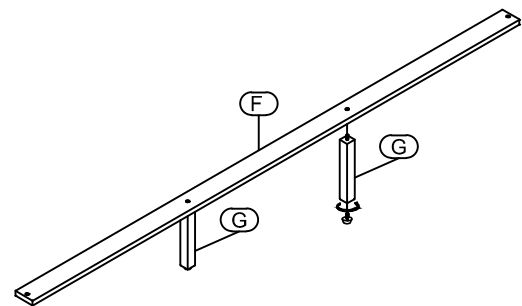

## PART LISTS

NO.	DESCRIPTION	PICTURE	QTY
A	Headboard panel		1pc
B	Headboard leg (KD)		2pcs L=1 R=1
C	Headboard bottom rail		1pc

## HARDWARE LIST OF SIDE RAILS

NO.	SKETCH	COMPONENT	Q'TY
10		Ø8 x 30mm Wood Screw	10pcs
11		Ø5/16" x 76mm Long Bolt	8pcs
12		37*17mm Arc Washer	8pcs
13		Ø5/16"-18 mm Nut	8pcs
14		12 mm Open Wrench	1pc

## PART LISTS OF FOOTBOARD

NO.	DESCRIPTION	PICTURE	QTY
D	Footboard		1pc
E	KD-Legs		2pcs
F	Slats		5pcs
G	Support Leg		10pcs

## PART LISTS OF SIDE RAILS

NO.	DESCRIPTION	PICTURE	QTY
H	Rail		2pcs

STEP 3

STEP 4

STEP 5

STEP 6