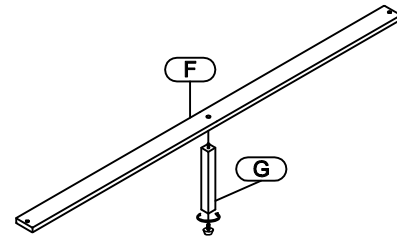

HARDWARE LIST OF HEADBOARD

NO.	SKETCH	COMPONENT	Q'TY
1		JCBC Bolt Ø5/16**1-1/2"	2pcs
2		JCBC Bolt Ø5/16**2"	6pcs
3		Spring Washer Ø5/16**12	8pcs
4		Flat Washer Ø5/16**19mm	8pcs
5		Allen Wrench 4mm	1pc

PART LISTS

NO.	DESCRIPTION	PICTURE	QTY
A	Headboard panel		1pc
B	Headboard leg (KD)		2pcs L=1 R=1
C	Headboard bottom rail		1pc

ASSEMBLY INSTRUCTIONS FOR

1901-NEW SQH-Queen Sleigh Headboard.
 1901-NEW SQF-Queen Sleigh Footboard.
 1901-S QKSR Sleigh Bed side rails.

HARDWARE LIST OF FOOTBOARD

NO.	SKETCH	COMPONENT	Q'TY
6		Ø8 x 30mm Wood Screw	10pcs

HARDWARE LIST OF SIDE RAILS

NO.	SKETCH	COMPONENT	Q'TY
7		Ø5/16" x 76mm Long Bolt	8pcs
8		37*17mm Arc Washer	8pcs
9		Ø5/16"-18 mm Nut	8pcs
10		12 mm Open Wrench	1pc

PART LISTS OF FOOTBOARD

NO.	DESCRIPTION	PICTURE	QTY
D	Footboard		1pc
E	Bunfeet		2pcs
F	Slats		5pcs
G	Footboard Support Leg		5pcs

PART LISTS OF SIDE RAILS

NO.	DESCRIPTION	PICTURE	QTY
H	Rail		2pcs

STEP 3

STEP 4