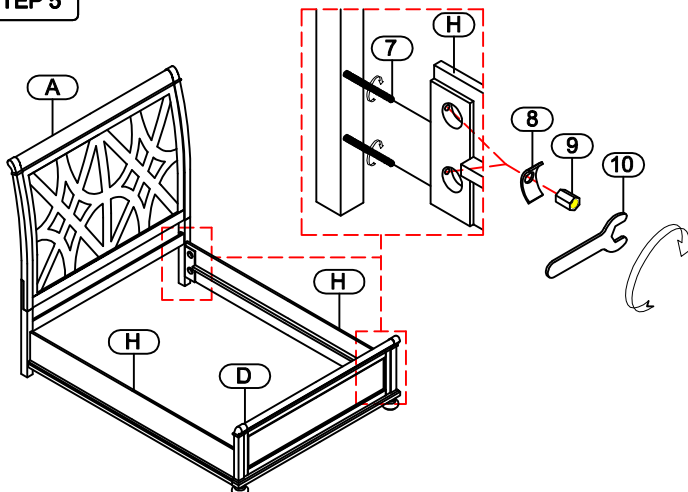

NO.	DESCRIPTION	PICTURE	QTY
A	Headboard panel		1pc
B	Headboard leg (KD)		2pcs L=1 R=1
C	Headboard bottom rail		1pc

ASSEMBLY INSTRUCTIONS FOR

1901-NEW SQH-Queen Sleigh Headboard.
 1901-NEW SQF-Queen Sleigh Footboard.
 1901-S QKSR Sleigh Bed side rails.

HARDWARE LIST OF FOOTBOARD

NO.	SKETCH	COMPONENT	Q'TY
6		Ø8 x 30mm Wood Screw	10pcs

HARDWARE LIST OF SIDE RAILS

NO.	SKETCH	COMPONENT	Q'TY
7		Ø5/16" x 76mm Long Bolt	8pcs
8		37*17mm Arc Washer	8pcs
9		Ø5/16"-18 mm Nut	8pcs
10		12 mm Open Wrench	1pc

PART LISTS OF FOOTBOARD

NO.	DESCRIPTION	PICTURE	QTY
D	Footboard		1pc
E	Bunfeet		2pcs
F	Slats		5pcs
G	Footboard Support Leg		5pcs

PART LISTS OF SIDE RAILS

NO.	DESCRIPTION	PICTURE	QTY
H	Rail		2pcs

STEP 3

STEP 4

STEP 5

STEP 6