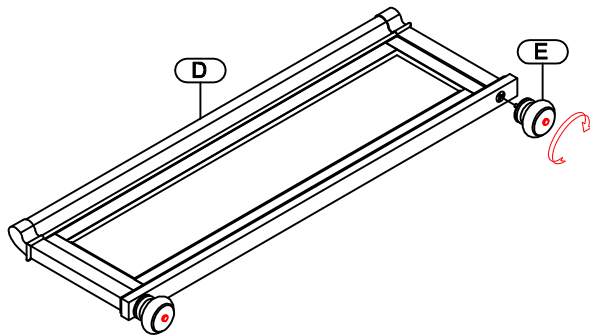

NO.	DESCRIPTION	PICTURE	QTY
A	Headboard panel		1pc
B	Headboard leg (KD)		2pcs L=1 R=1
C	Headboard bottom rail		1pc

ASSEMBLY INSTRUCTIONS FOR

1901-NEW SQH-Queen Sleigh Headboard.
 1901-NEW SQF-Queen Sleigh Footboard.
 1901-S QKSR Sleigh Bed side rails.

HARDWARE LIST OF FOOTBOARD

NO.	SKETCH	COMPONENT	Q'TY
6		Ø8 x 30mm Wood Screw	10pcs

HARDWARE LIST OF SIDE RAILS

NO.	SKETCH	COMPONENT	Q'TY
7		Ø5/16" x 76mm Long Bolt	8pcs
8		37*17mm Arc Washer	8pcs
9		Ø5/16"-18 mm Nut	8pcs
10		12 mm Open Wrench	1pc

PART LISTS OF FOOTBOARD

NO.	DESCRIPTION	PICTURE	QTY
D	Footboard		1pc
E	Bunfeet		2pcs
F	Slats		5pcs
G	Footboard Support Leg		5pcs

PART LISTS OF SIDE RAILS

NO.	DESCRIPTION	PICTURE	QTY
H	Rail		2pcs

STEP 3

STEP 4