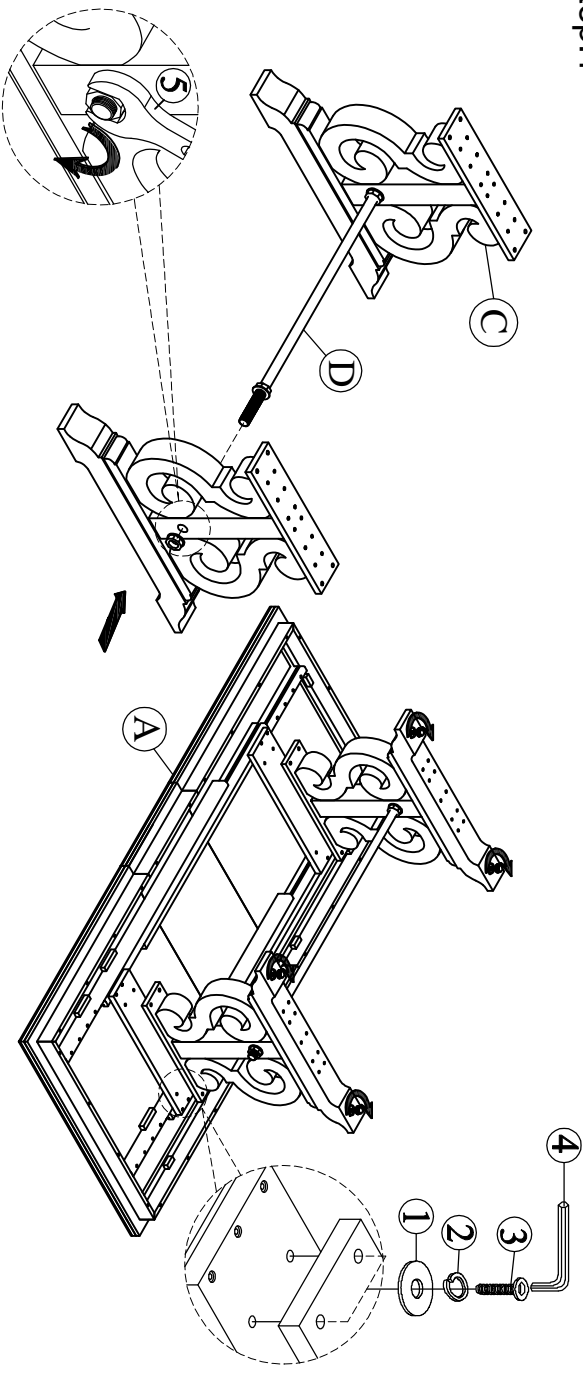

ASSEMBLY INSTRUCTIONS

Description: MAGNOLIA TABLE
Item No: TN-110TT/ TN-110TB

LIST OF PARTS

(A) Top Table 	(B) Leaf 
1pc	2pcs
(C) Legs 	(D) Metal rod 
2pcs	1 pc

Step.1

LIST OF HARDWARE

Step.2

1. Flat Washer 	2. Spring Washer 
5/16" x 19mm(8pcs)	5/16" (8pcs)
3. Short bolt 	4. Allen key 
5/16" x 38mm(8pcs)	1pc
5. Wrench 	
1pc	