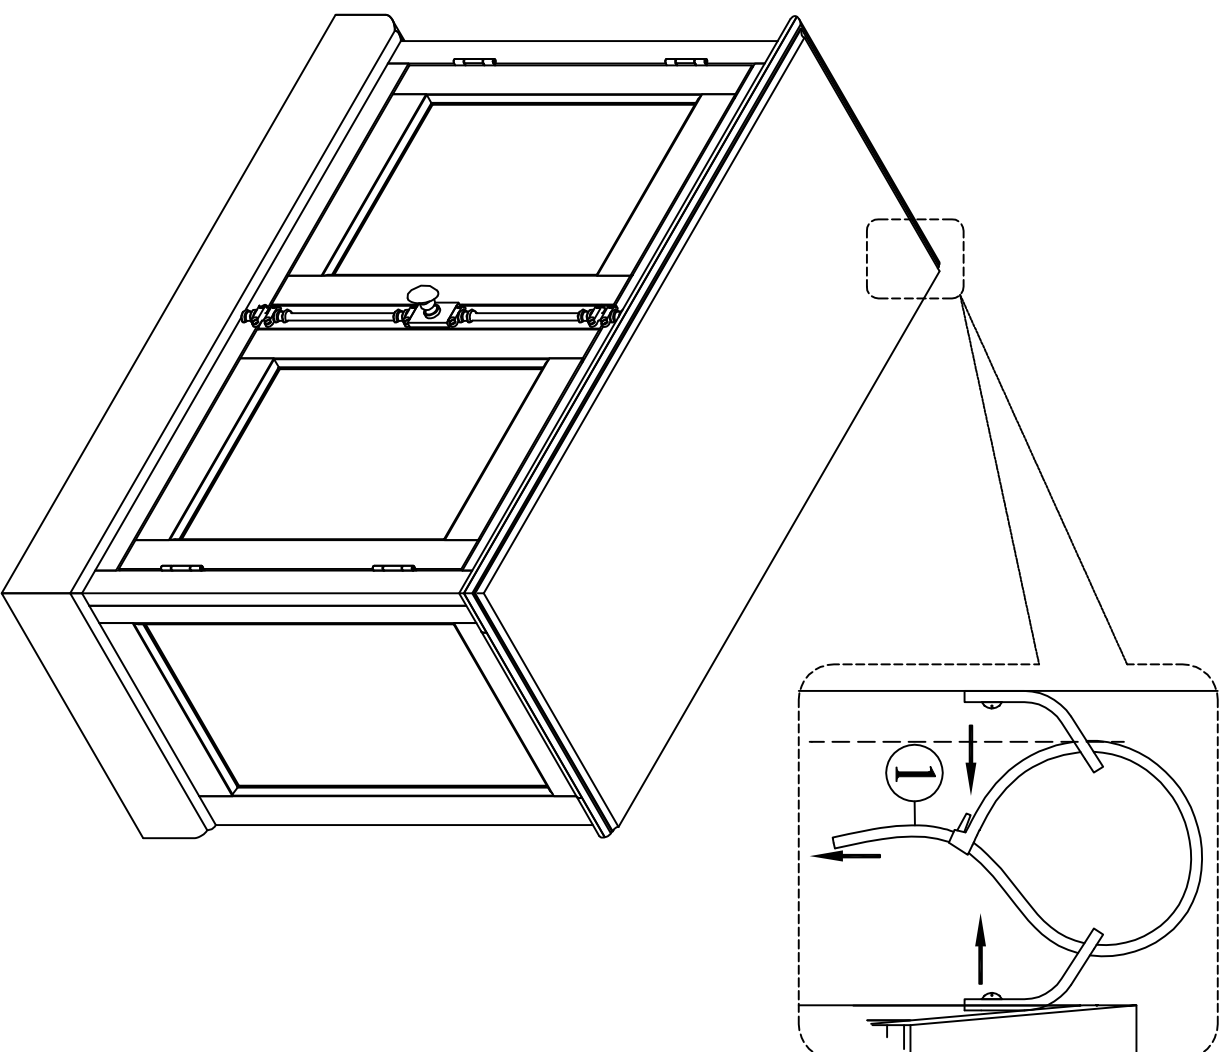

ASSEMBLY INSTRUCTIONS

Description: MAGNOLIA BUFFET
Item No.: TN-110-BU

PARTS LIST

MAGNOLIA BUFFET

1 pc

HARDWARE LIST

1. Tipping Restraint

1SET

ASSEMBLY INSTRUCTIONS

Description: MAGNOLIA HUTCH
MAGNOLIA BUFFET
Item No: TN-110-HU + TN-110-BU

PARTS LIST

A. MAGNOLIA BUFFET

1 pc

B. MAGNOLIA HUTCH

1 pc

C. GLASSES