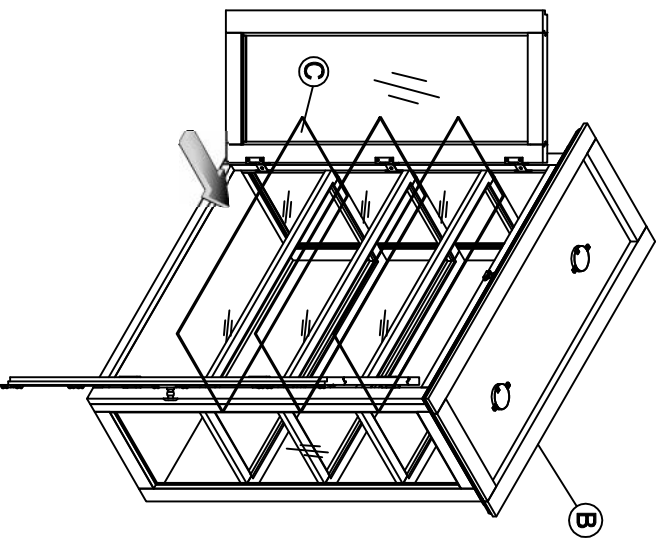

ASSEMBLY INSTRUCTIONS

Description: MAGNOLIA BUFFET
Item No.: TN-110-BU

PARTS LIST

MAGNOLIA BUFFET

1 pc

HARDWARE LIST

1. Tipping Restraint

1SET

ASSEMBLY INSTRUCTIONS

Description: MAGNOLIA HUTCH
MAGNOLIA BUFFET
Item No: TN-110-HU + TN-110-BU

PARTS LIST

A. MAGNOLIA BUFFET

1 pc

B. MAGNOLIA HUTCH

1 pc

C. GLASSES

3 pcs

HARDWARE LIST

1. Tipping Restraint

2 SET

2. Screws

#3.5 x 15mm(4pcs)

3. Bracket

2 pcs

Step.1

Step.2

Step.3