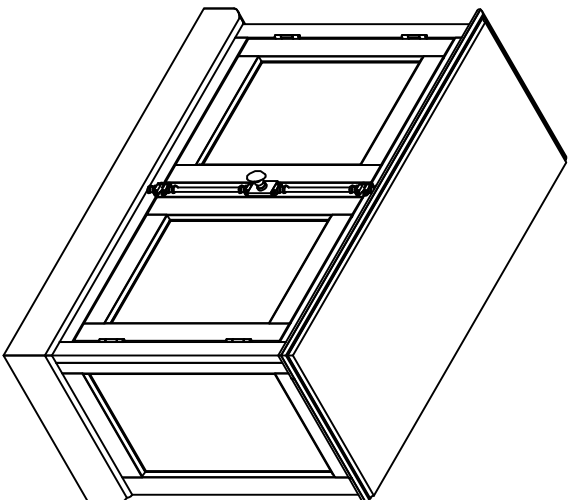

ASSEMBLY INSTRUCTIONS

Description: MAGNOLIA BUFFET
Item No.: TN-110-BU

PARTS LIST

MAGNOLIA BUFFET

1 pc

HARDWARE LIST

1. Tipping Restraint

1SET

ASSEMBLY INSTRUCTIONS

Description: MAGNOLIA HUTCH
MAGNOLIA BUFFET
Item No: TN-110-HU + TN-110-BU

PARTS LIST

A. MAGNOLIA BUFFET

1 pc

B. MAGNOLIA HUTCH

1 pc

C. GLASSES