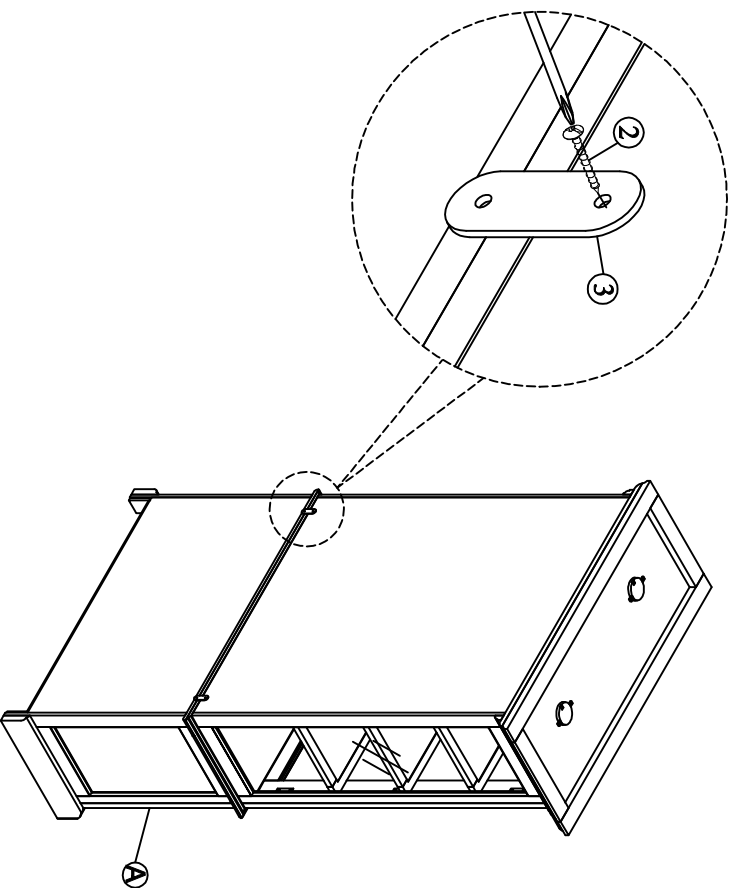

ASSEMBLY INSTRUCTIONS

Description: MAGNOLIA HUTCH
MAGNOLIA BUFFET
Item No: TN-110-HU + TN-110-BU

PARTS LIST

A. MAGNOLIA BUFFET

1 pc

B. MAGNOLIA HUTCH

1 pc

C. GLASSES

3 pcs

HARDWARE LIST

1. Tipping Restraint

2 SET

2. Screws

#3.5 x 15mm(4pcs)

3. Bracket

2 pcs

Step.1

Step.2

Step.3