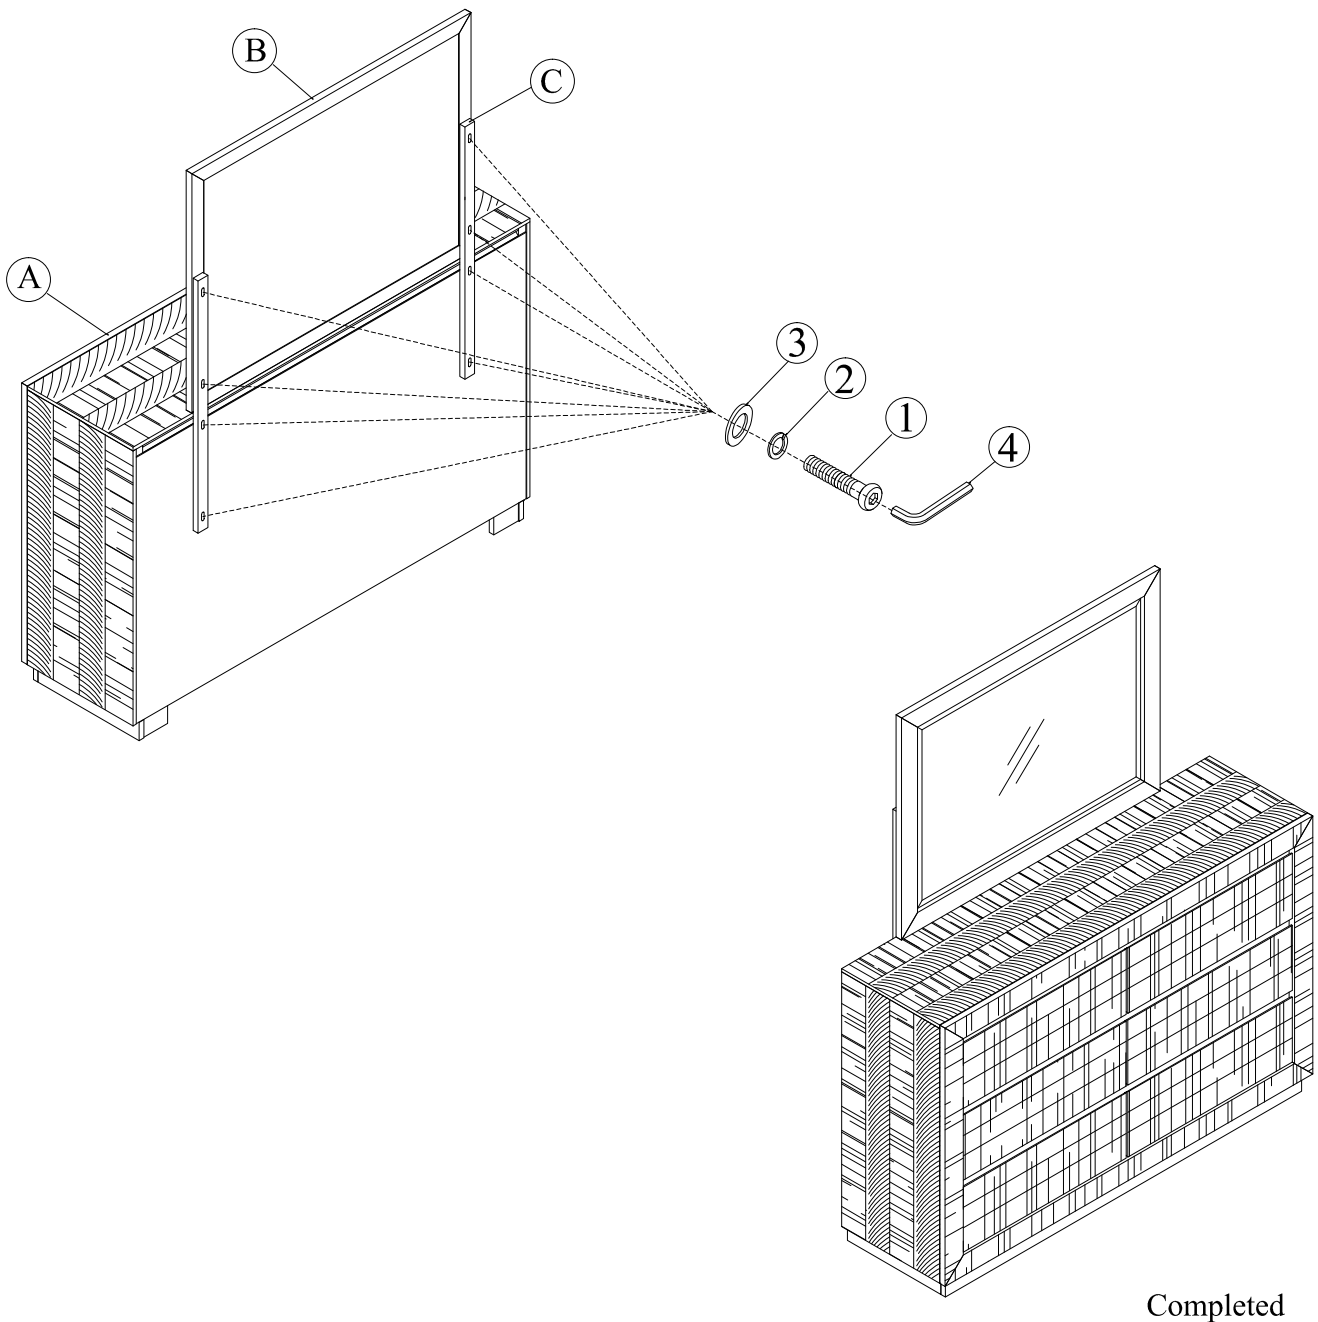

ASSEMBLY INSTRUCTIONS

ITEM #: S124-DR/S124-M
 LOTUS DRESSER/MIRROR

PART LISTS LISTA DE PARTES

NO.	DESCRIPTION	SKETCH	Q'TY
(A)	DRESSER		1PC
(B)	MIRROR		1PC
(C)	BACK RAIL		2PCS

HARDWARE LISTS LISTA DE TORNILLO

NO.	DESCRIPTION	SKETCH	Q'TY
(1)	ALLEN BOLT (Ø1/4"*1-1/2")		8PCS
(2)	LOCK WASHER (Ø1/4")		8PCS
(3)	LOCK WASHER (Ø1/4")		8PCS
(4)	ALLEN KEY (4mm)		1PC

Completed