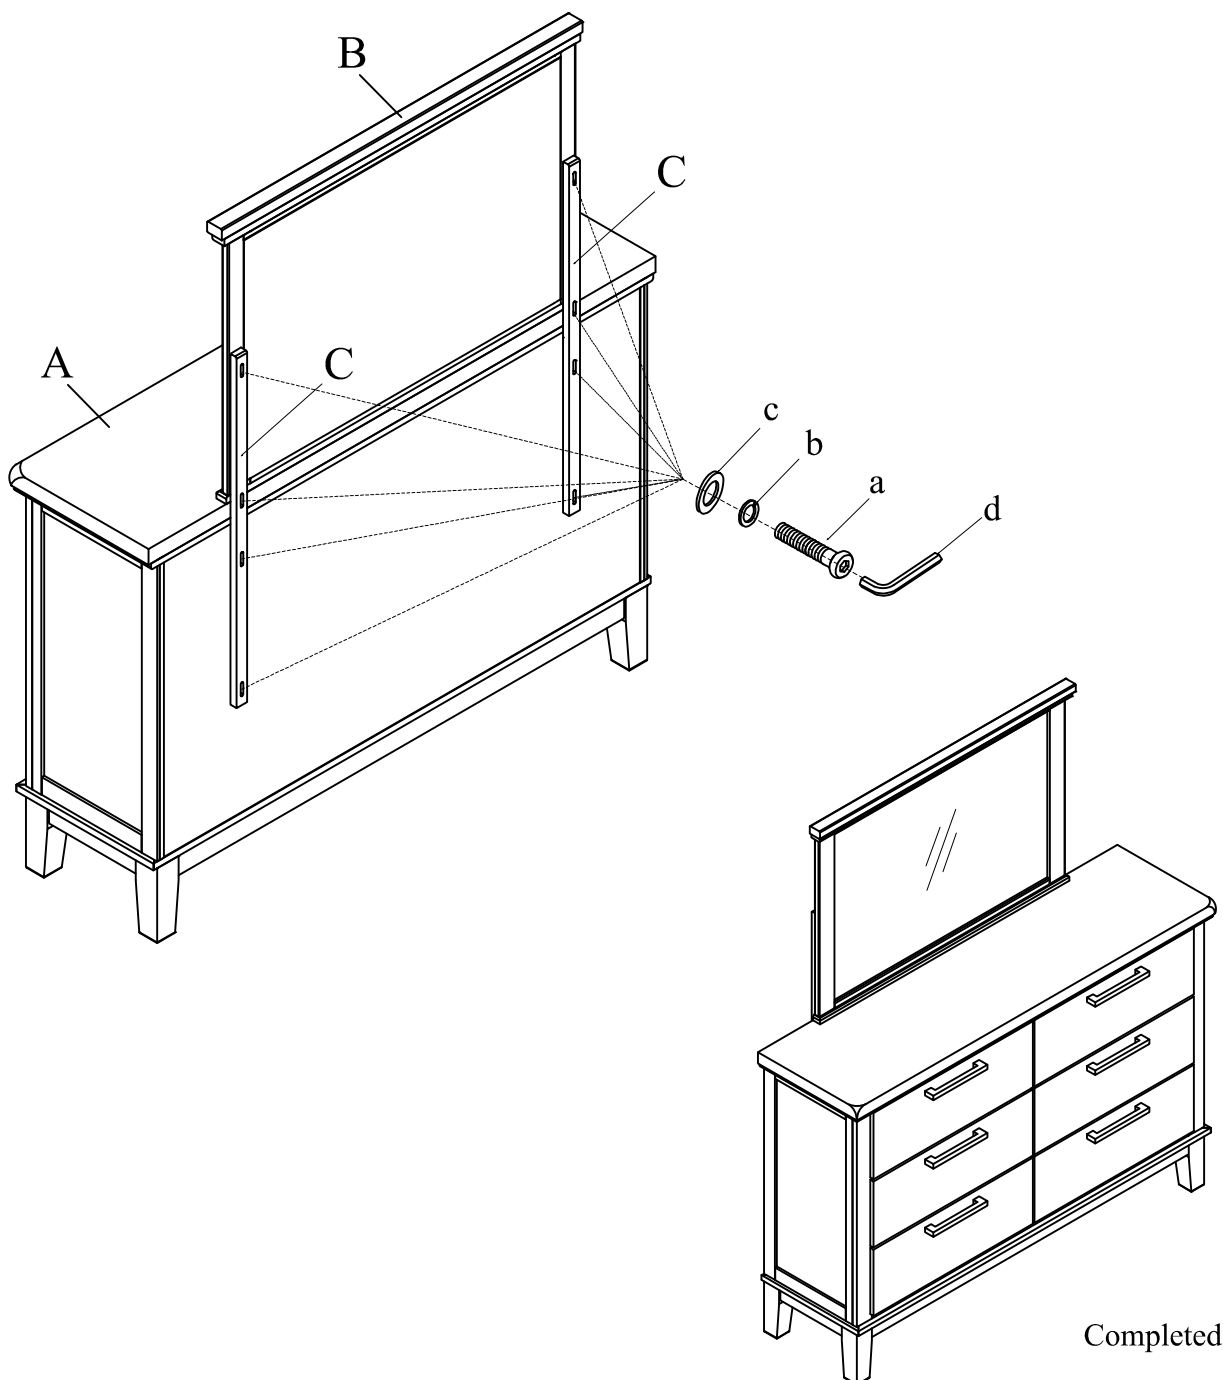

ASSEMBLY INSTRUCTIONS

ITEM #: B218-D/B218-M

DRESSER/MIRROR

PART LISTS LISTA DE PARTES

NO:	DESCRIPTION	SKETCH	Q'TY
(A)	DRESSER		1
(B)	MIRROR		1
(C)	MIRROR SUPPORT		2

HARDWARE LISTS LISTA DE TORNILLO

NO:	COMPONENT	SKETCH	Q'TY
a	JCBC Bolt ($\text{\O}1/4'' * 1-3/8''\text{L}$)		8pcs
b	Spring Washer (1/4" Dia)		8pcs
c	Flat Washer (1/4" Dia)		8pcs
d	Allen Key (4mm)		1pc