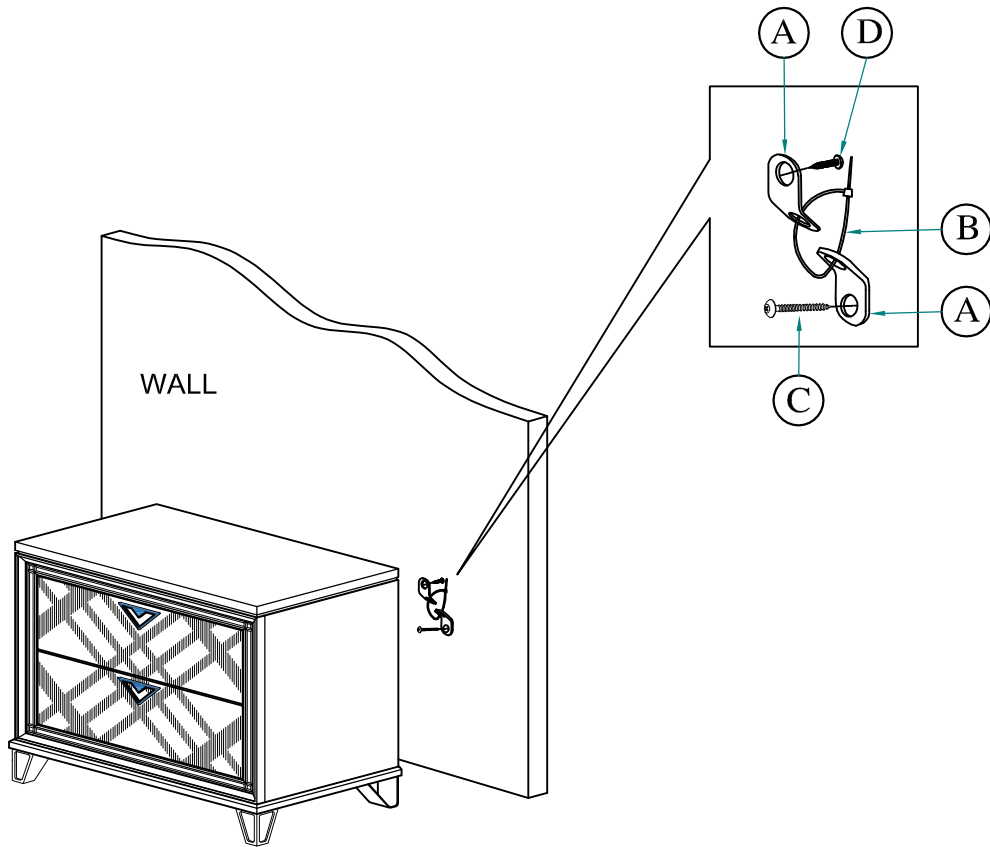

# ASSEMBLY INSTRUCTION

MODEL : 9774 KENNDAL

DESCRIPTION : NIGHTSTAND W/LIGHT BULB

Thank you for purchasing this quality product. Be sure to check all packing material carefully for small parts which may have loose inside the carton during shipment. Identify and count all parts and compare with the parts list below.

### PART LIST#

NO	DRAWING	DESCRIPTION	QTY
A		Night Stand	1pc
B		Bun Foot	2pcs
C		Metal Leg	2pcs

### HARDWARE LIST#

NO	NAME	PART	QTY
1	Allen Key		1pc
2	JCBC - M6 x 20mm		4pcs
3	M6 Spring Washer		4pcs
4	M6 Flat Washer		4pcs

**HARDWARE LIST (ANTI TIPPING)**

NO	NAME	PART	QTY
A	Bracket		2pcs
B	Tie Wrap		1pc
C	Long Screw		1pc
D	Short Screw		1pc