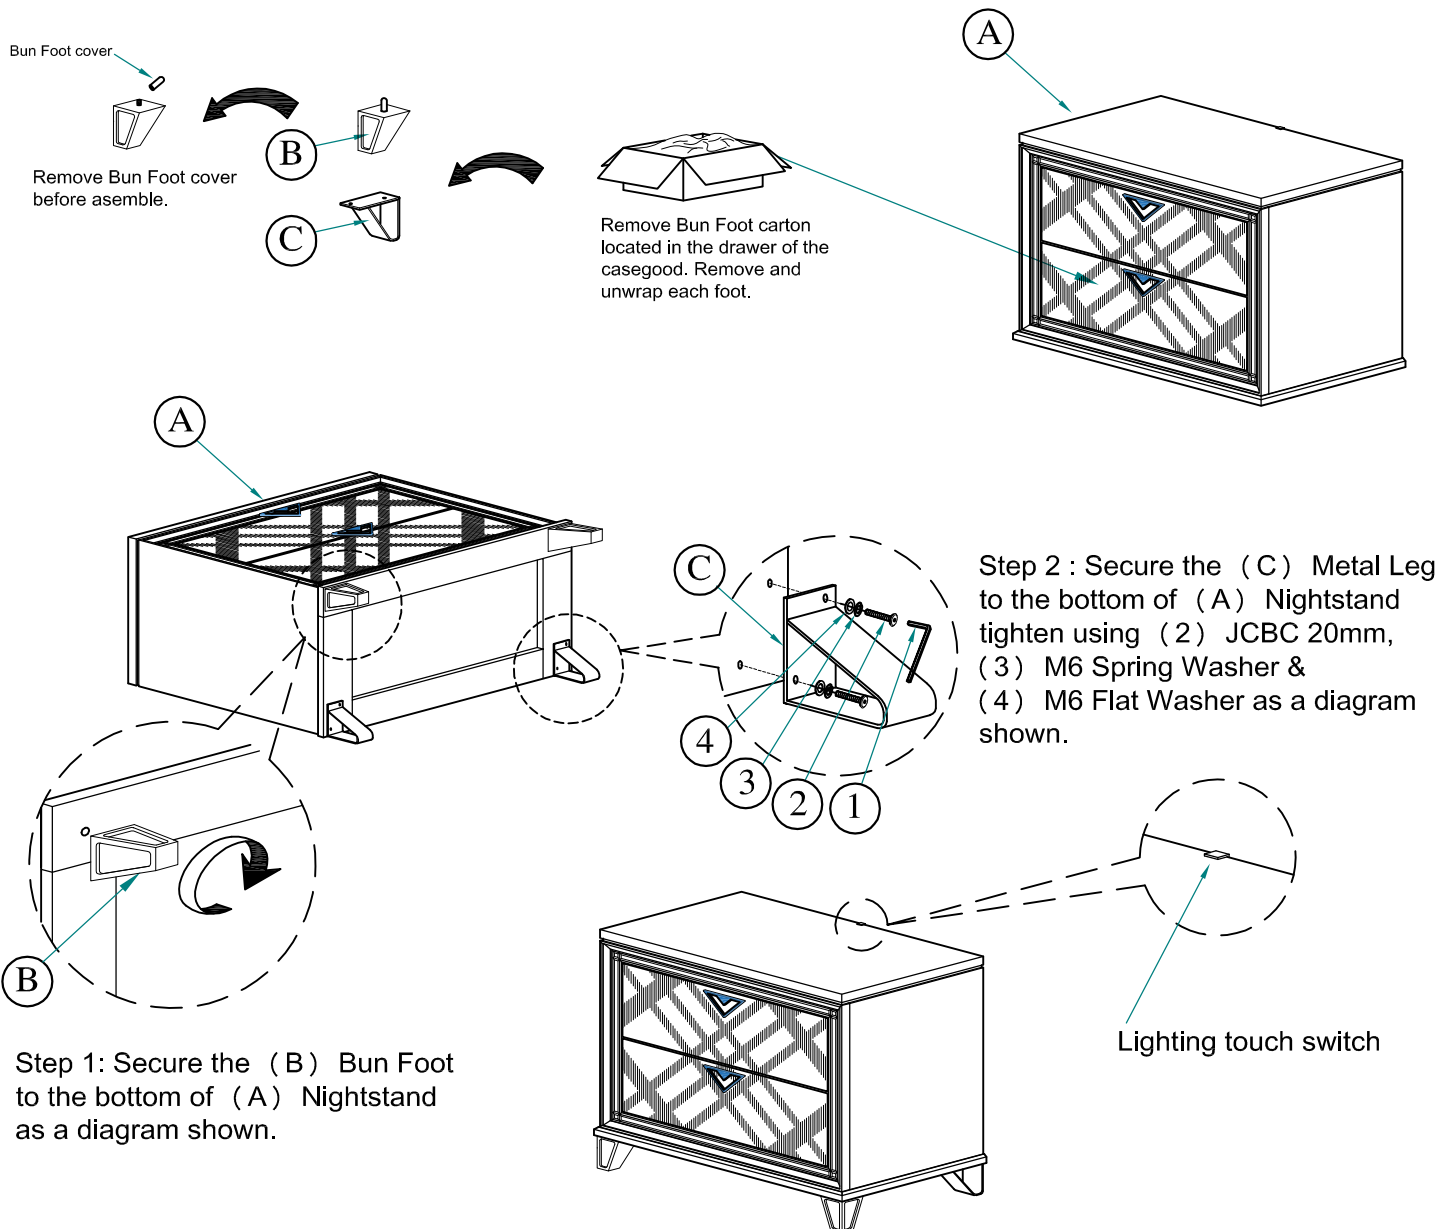

# ASSEMBLY INSTRUCTION

MODEL : 9774 KENNDAL

DESCRIPTION : NIGHTSTAND W/LIGHT BULB

Thank you for purchasing this quality product. Be sure to check all packing material carefully for small parts which may have loose inside the carton during shipment. Identify and count all parts and compare with the parts list below.

### PART LIST#

NO	DRAWING	DESCRIPTION	QTY
A		Night Stand	1pc
B		Bun Foot	2pcs
C		Metal Leg	2pcs

### HARDWARE LIST#

NO	NAME	PART	QTY
1	Allen Key		1pc
2	JCBC - M6 x 20mm		4pcs
3	M6 Spring Washer		4pcs
4	M6 Flat Washer		4pcs

**HARDWARE LIST (ANTI TIPPING)**

NO	NAME	PART	QTY
A	Bracket		2pcs
B	Tie Wrap		1pc
C	Long Screw		1pc
D	Short Screw		1pc